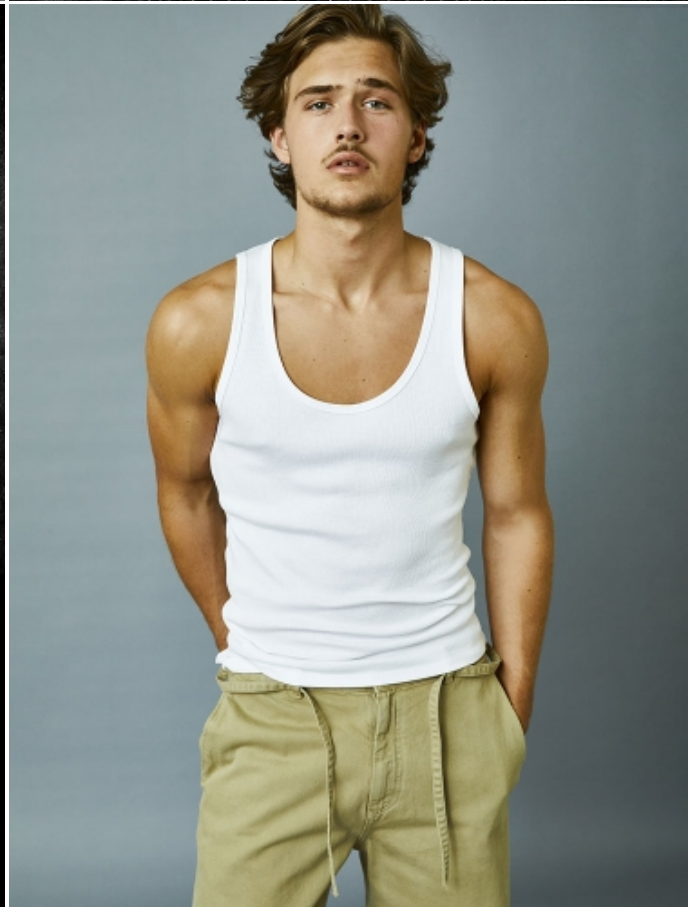

PAUL THEOBALD

HEIGHT: 6' 1" / 185 CM WAIST: 31" / 81 CM SHOES: 12 US / 45 EU HAIR: LIGHT BROWN / CASTAÑO CLARO EYES: GREEN / VERDES

PAUL THEOBALD

HEIGHT: 6' 1" / 185 CM WAIST: 31" / 81 CM SHOES: 12 US / 45 EU HAIR: LIGHT BROWN / CASTAÑO CLARO EYES: GREEN / VERDES