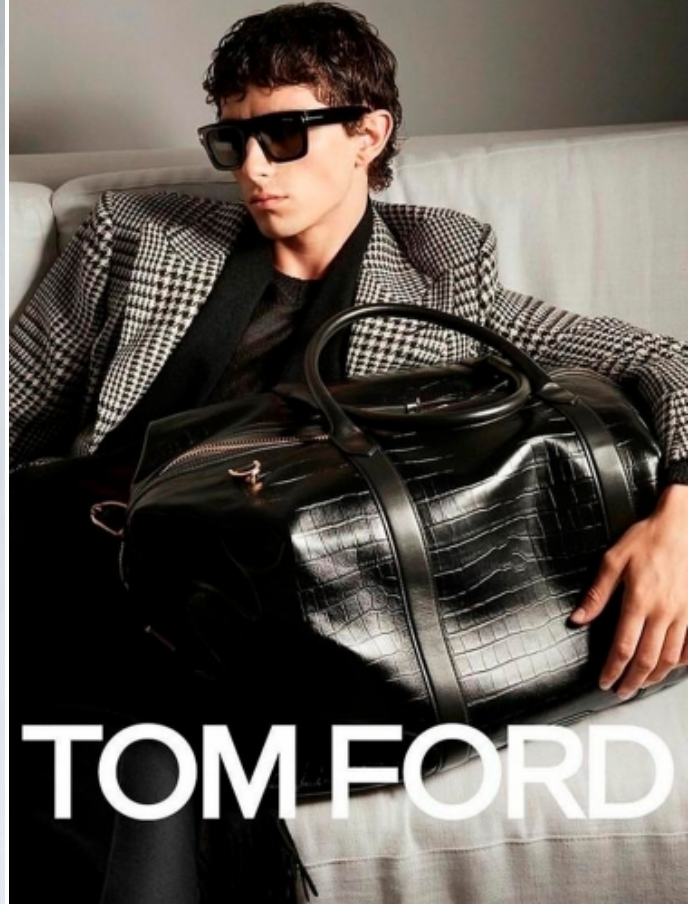

LUC BENOIT

HEIGHT: 6'2" / 187 CM   CHEST: 35" / 89 CM   WAIST: 29" / 74 CM   HIPS: 34" / 87 CM   SHOES: 12 US / 45 EU   HAIR: BROWN / CASTAÑO   EYES: BROWN / MARRONES