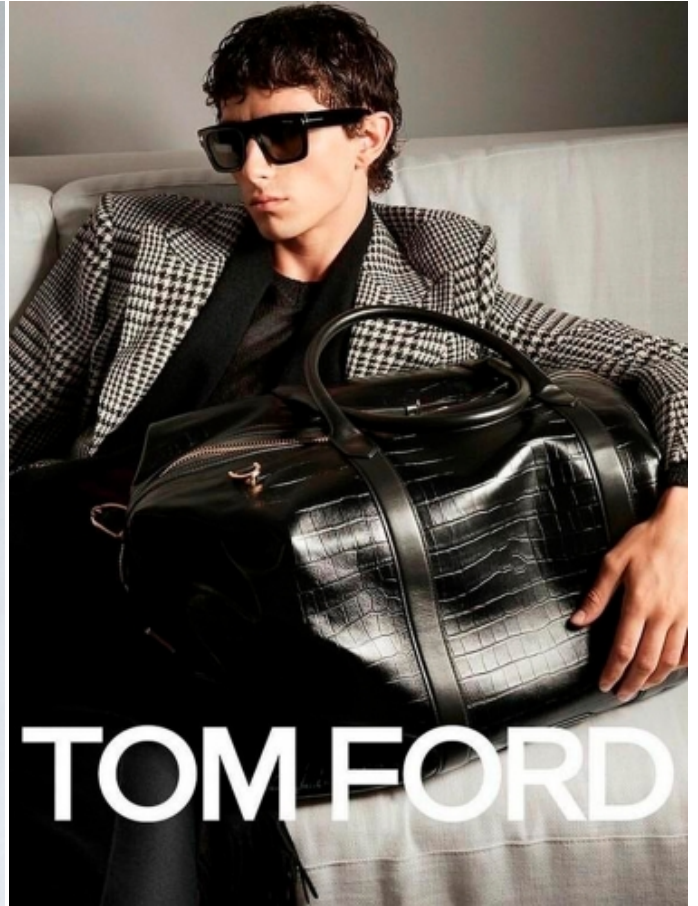

LUC BENOIT

HEIGHT: 6'2" / 187 CM   CHEST: 35" / 89 CM   WAIST: 29" / 74 CM   HIPS: 34" / 87 CM   SHOES: 12 US / 45 EU   HAIR: BROWN / CASTAÑO   EYES: BROWN / MARRONES