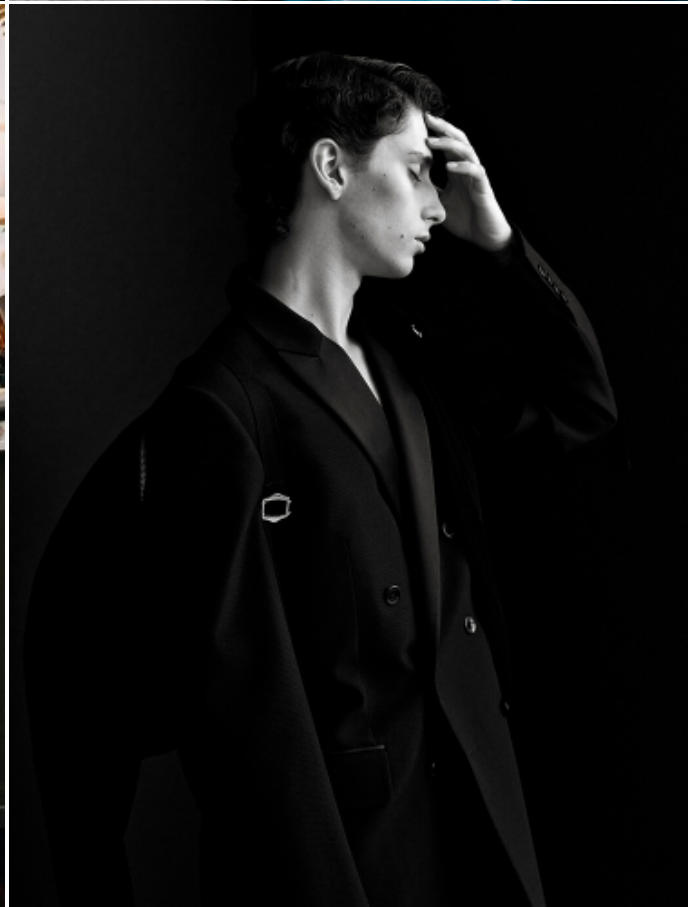

LUC BENOIT

HEIGHT: 6'2" / 187 CM   CHEST: 35" / 89 CM   WAIST: 29" / 74 CM   HIPS: 34" / 87 CM   SHOES: 12 US / 45 EU   HAIR: BROWN / CASTAÑO   EYES: BROWN / MARRONES