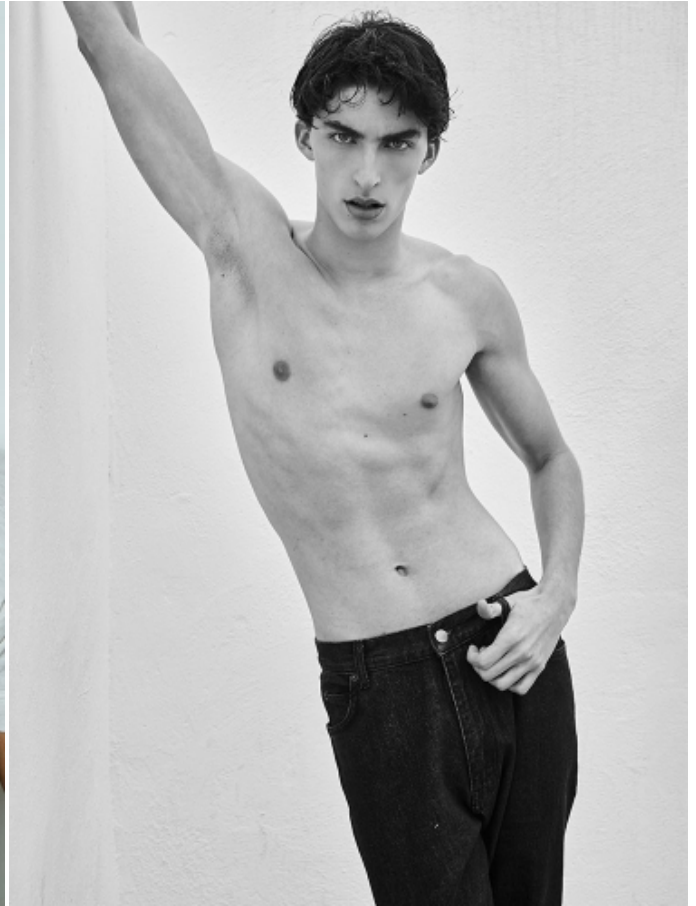

KILIAN MARTÍN

HEIGHT: 6'2" / 188 CM CHEST: 36" / 93 CM WAIST: 27" / 70 CM HIPS: 34" / 88 CM SHOES: 13 US / 46 EU HAIR: BROWN / CASTAÑO EYES: GREEN / VERDES

KILIAN MARTÍN

HEIGHT: 6'2" / 188 CM CHEST: 36" / 93 CM WAIST: 27" / 70 CM HIPS: 34" / 88 CM SHOES: 13 US / 46 EU HAIR: BROWN / CASTAÑO EYES: GREEN / VERDES