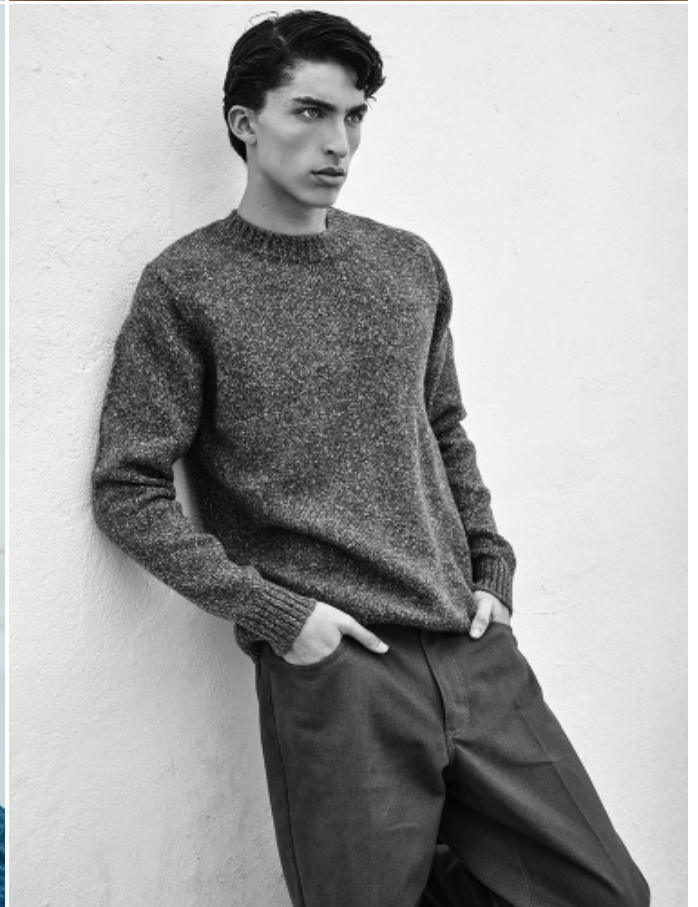

KILIAN MARTÍN

HEIGHT: 6'2" / 188 CM CHEST: 36" / 93 CM WAIST: 27" / 70 CM HIPS: 34" / 88 CM SHOES: 13 US / 46 EU HAIR: BROWN / CASTAÑO EYES: GREEN / VERDES

KILIAN MARTÍN

HEIGHT: 6'2" / 188 CM CHEST: 36" / 93 CM WAIST: 27" / 70 CM HIPS: 34" / 88 CM SHOES: 13 US / 46 EU HAIR: BROWN / CASTAÑO EYES: GREEN / VERDES