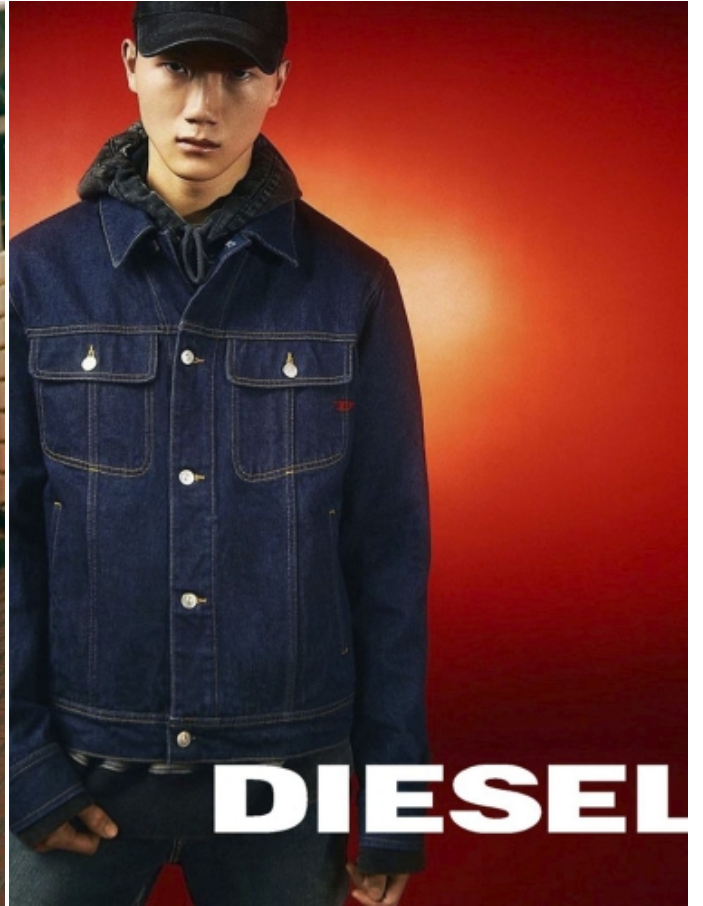

RYAN PARK

HEIGHT: 6'1" / 186 CM CHEST: 36" / 92 CM WAIST: 28" / 73 CM HIPS: 35" / 90 CM SHOES: 9 US / 42 EU HAIR: BLACK / NEGRO EYES: BROWN / MARRONES

Calvin Klein

Calvin Klein Jeans

RYAN PARK

HEIGHT: 6'1" / 186 CM CHEST: 36" / 92 CM WAIST: 28" / 73 CM HIPS: 35" / 90 CM SHOES: 9 US / 42 EU HAIR: BLACK / NEGRO EYES: BROWN / MARRONES