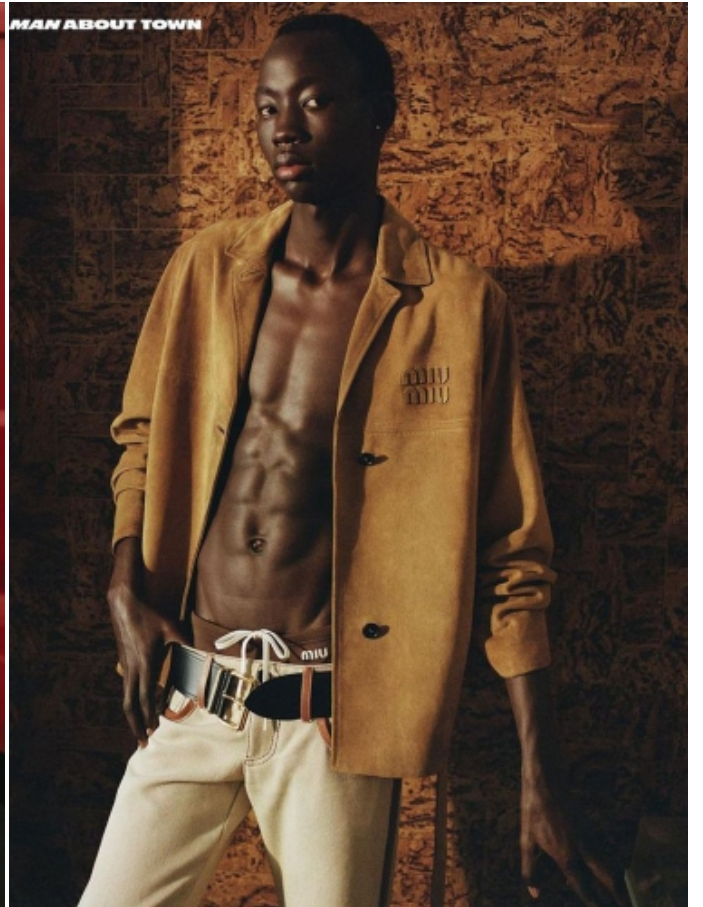

KOK MACH

HEIGHT: 6' 2" / 188 CM CHEST: 31" / 81 CM WAIST: 25" / 65 CM HIPS: 31" / 81 CM SHOES: 10 US / 43 EU HAIR: BLACK / NEGRO EYES: BROWN / MARRONES

KOK MACH

HEIGHT: 6' 2" / 188 CM CHEST: 31" / 81 CM WAIST: 25" / 65 CM HIPS: 31" / 81 CM SHOES: 10 US / 43 EU HAIR: BLACK / NEGRO EYES: BROWN / MARRONES