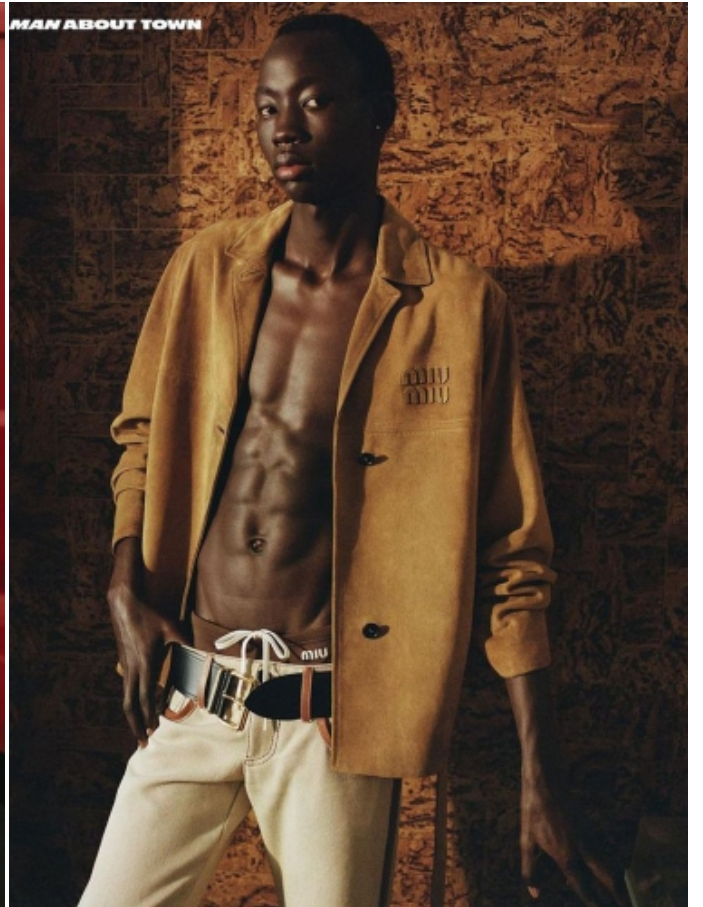

# KOK MACH

HEIGHT: 6' 2" / 188 CM   CHEST: 31" / 81 CM   WAIST: 25" / 65 CM   HIPS: 31" / 81 CM   SHOES: 10 US / 43 EU   HAIR: BLACK / NEGRO   EYES: BROWN / MARRONES