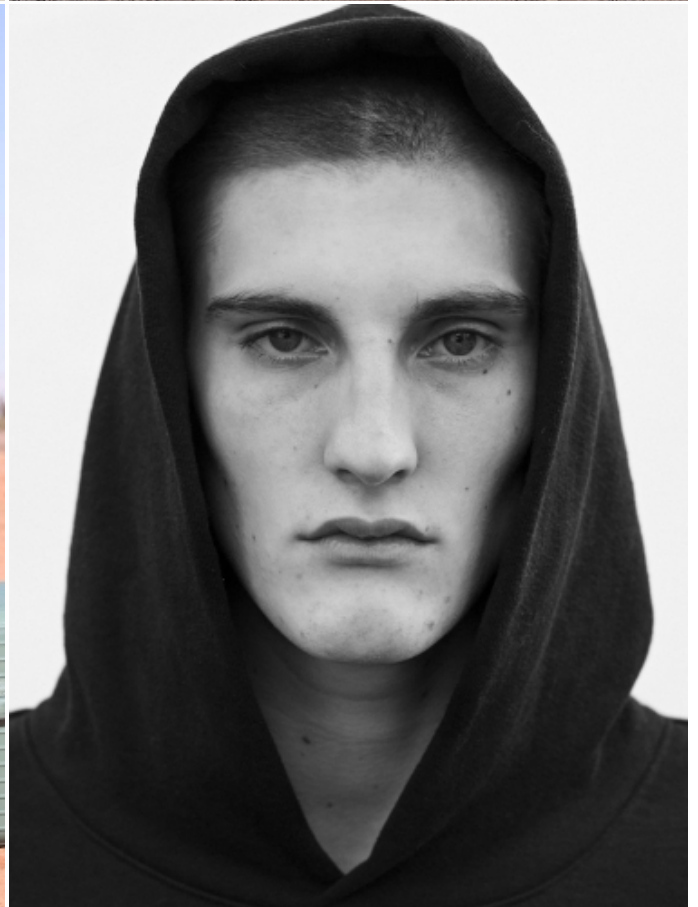

LOUIS STEELE

HEIGHT: 6'1" / 186 CM CHEST: 35" / 91 CM WAIST: 30" / 78 CM SHOES: 11 US / 44 EU HAIR: BLOND / RUBIO EYES: BLUE / AZULES

LOUIS STEELE

HEIGHT: 6'1" / 186 CM CHEST: 35" / 91 CM WAIST: 30" / 78 CM SHOES: 11 US / 44 EU HAIR: BLOND / RUBIO EYES: BLUE / AZULES

LOUIS STEELE

HEIGHT: 6'1" / 186 CM CHEST: 35" / 91 CM WAIST: 30" / 78 CM SHOES: 11 US / 44 EU HAIR: BLOND / RUBIO EYES: BLUE / AZULES

GIVENCHY

LOUIS STEELE

HEIGHT: 6'1" / 186 CM CHEST: 35" / 91 CM WAIST: 30" / 78 CM SHOES: 11 US / 44 EU HAIR: BLOND / RUBIO EYES: BLUE / AZULES