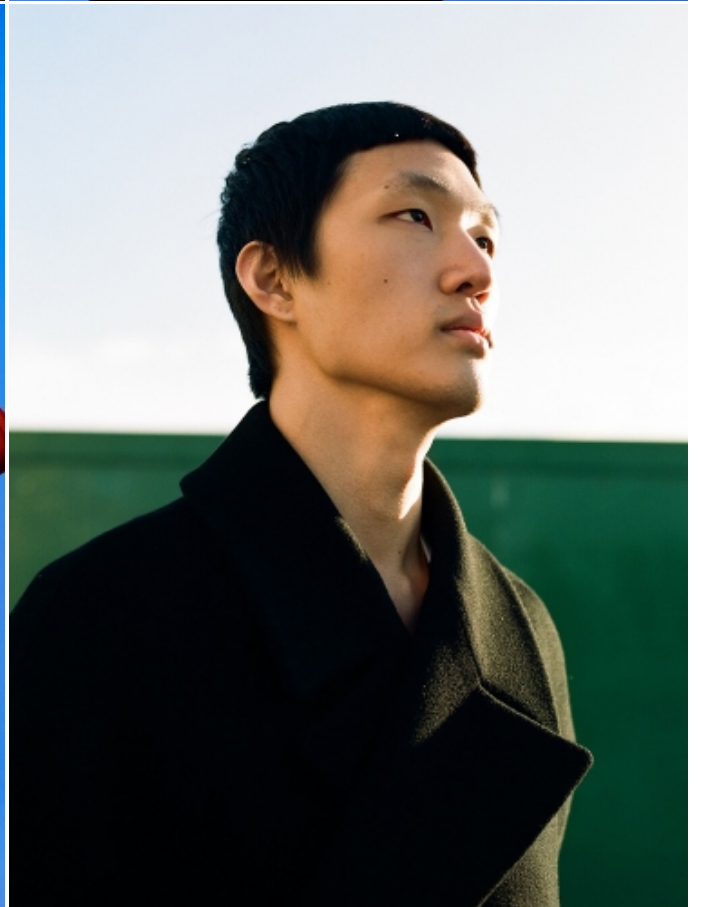

HYUNBAE HAN

HEIGHT: 6' 2" / 188 CM CHEST: 34" / 87 CM WAIST: 26" / 68 CM SHOES: 12 US / 45 EU HAIR: BLACK / NEGRO EYES: BROWN / MARRONES

HYUNBAE HAN

HEIGHT: 6' 2" / 188 CM CHEST: 34" / 87 CM WAIST: 26" / 68 CM SHOES: 12 US / 45 EU HAIR: BLACK / NEGRO EYES: BROWN / MARRONES