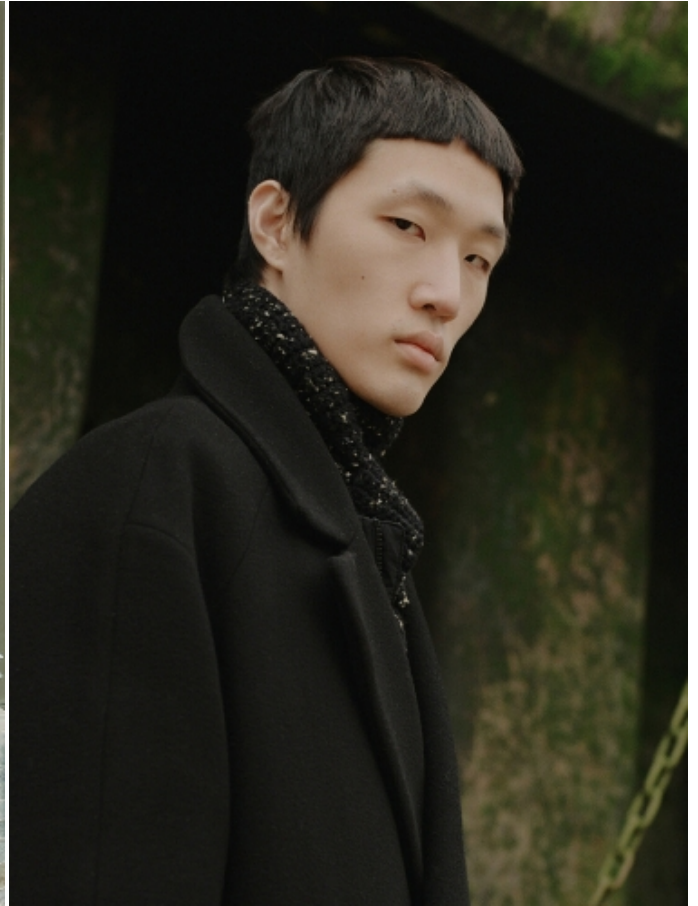

HYUNBAE HAN

HEIGHT: 6' 2" / 188 CM   CHEST: 34" / 87 CM   WAIST: 26" / 68 CM   SHOES: 12 US / 45 EU   HAIR: BLACK / NEGRO   EYES: BROWN / MARRONES