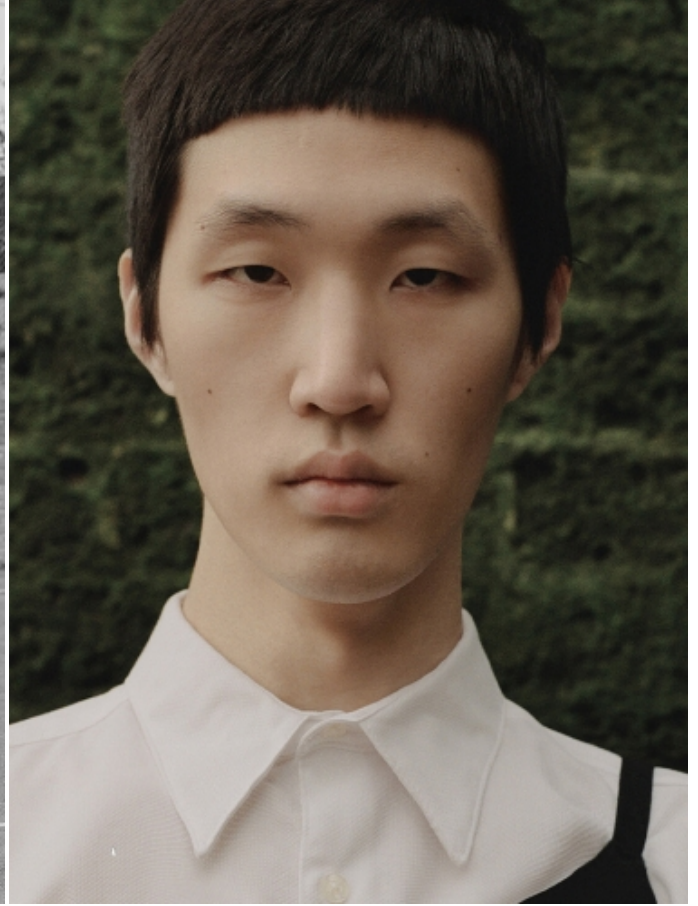

HYUNBAE HAN

HEIGHT: 6' 2" / 188 CM   CHEST: 34" / 87 CM   WAIST: 26" / 68 CM   SHOES: 12 US / 45 EU   HAIR: BLACK / NEGRO   EYES: BROWN / MARRONES

WWW.SIGHT-MANAGEMENT.COM P° DE GRACIA 37 PH +34 932 722 434