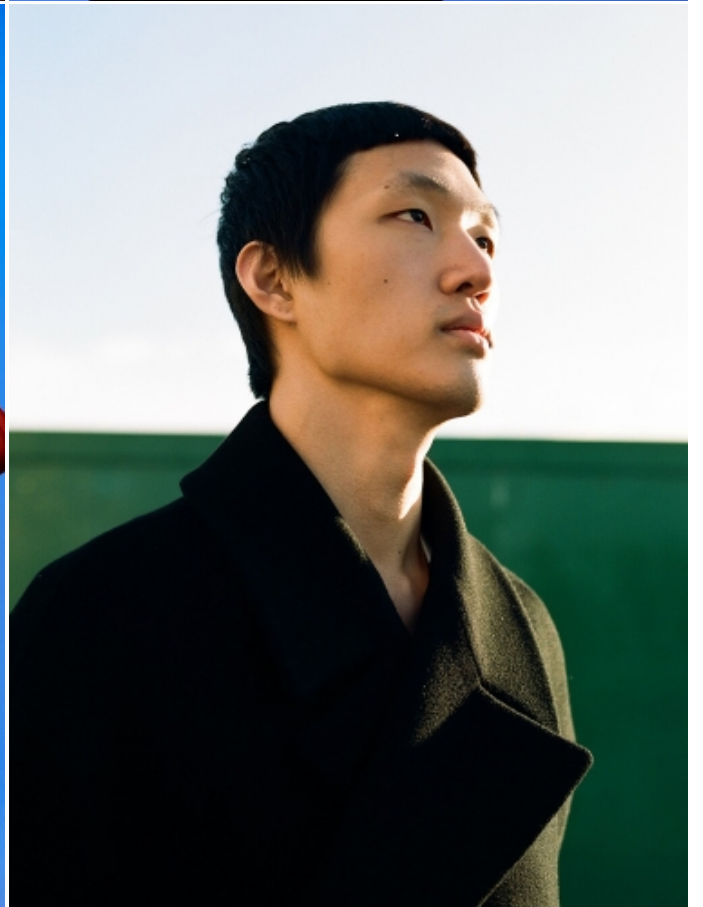

HYUNBAE HAN

HEIGHT: 6' 2" / 188 CM   CHEST: 34" / 87 CM   WAIST: 26" / 68 CM   SHOES: 12 US / 45 EU   HAIR: BLACK / NEGRO   EYES: BROWN / MARRONES