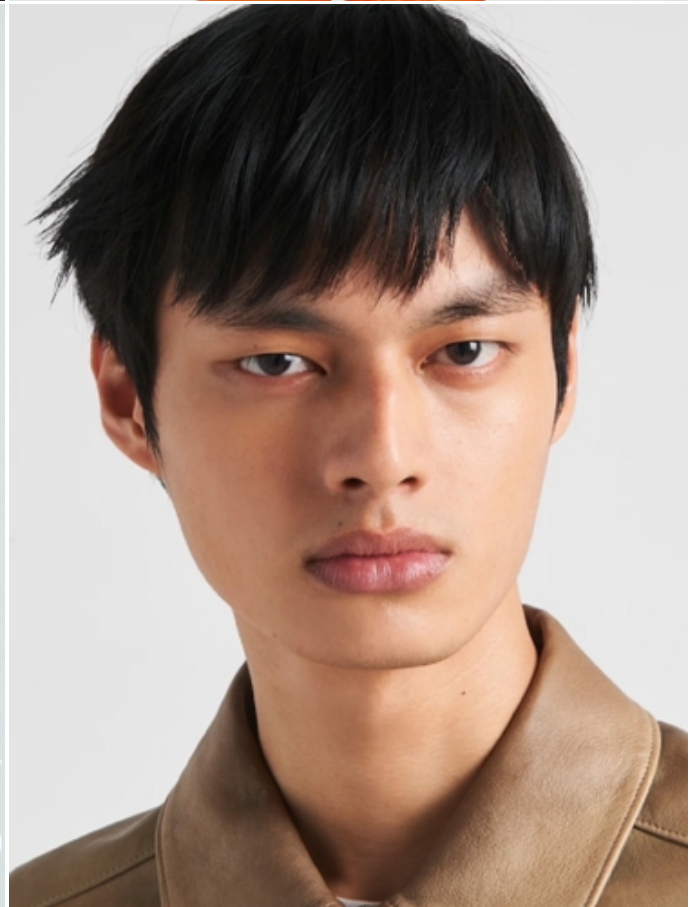

ASHER CHEN

HEIGHT: 6' 2" / 187 CM CHEST: 31" / 81 CM WAIST: 25" / 66 CM HIPS: 35" / 89 CM SHOES: 10 US / 43 EU HAIR: BLACK / NEGRO EYES: BLACK / NEGROS

外套: 博特加 (BOTH BY BOTTEGA VENETA) +
內褲 (CALVIN KLEIN) + 絨質磁器手袋 (SAINT LAURENT) +
皮鞋 (CELINE) +

外套: 博特加 (BOTH BY BOTTEGA VENETA) +

ASHER CHEN

HEIGHT: 6'2" / 187 CM CHEST: 31" / 81 CM WAIST: 25" / 66 CM HIPS: 35" / 89 CM SHOES: 10 US / 43 EU HAIR: BLACK / NEGRO EYES: BLACK / NEGROS

ASHER CHEN

HEIGHT: 6' 2" / 187 CM CHEST: 31" / 81 CM WAIST: 25" / 66 CM HIPS: 35" / 89 CM SHOES: 10 US / 43 EU HAIR: BLACK / NEGRO EYES: BLACK / NEGROS