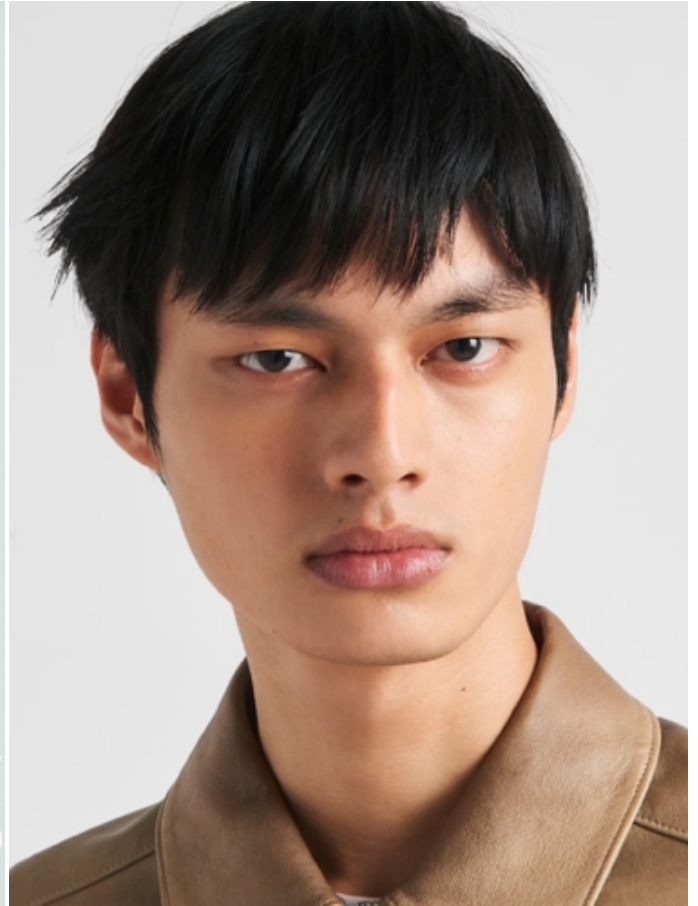

ASHER CHEN

HEIGHT: 6' 2" / 187 CM   CHEST: 31" / 81 CM   WAIST: 25" / 66 CM   HIPS: 35" / 89 CM   SHOES: 10 US / 43 EU   HAIR: BLACK / NEGRO   EYES: BLACK / NEGROS