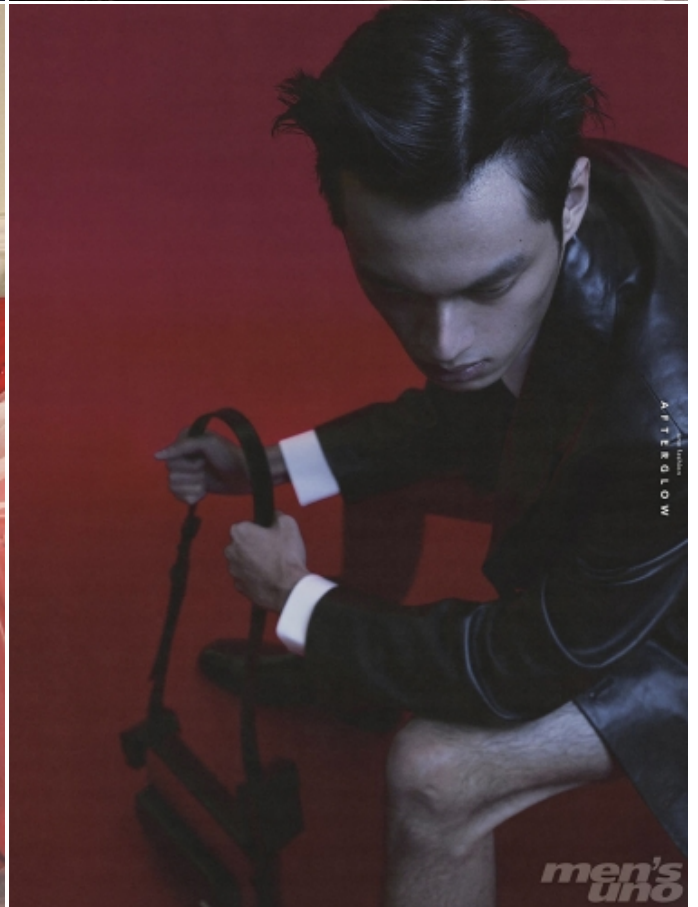

ASHER CHEN

HEIGHT: 6'2" / 187 CM   CHEST: 31" / 81 CM   WAIST: 25" / 66 CM   HIPS: 35" / 89 CM   SHOES: 10 US / 43 EU   HAIR: BLACK / NEGRO   EYES: BLACK / NEGROS