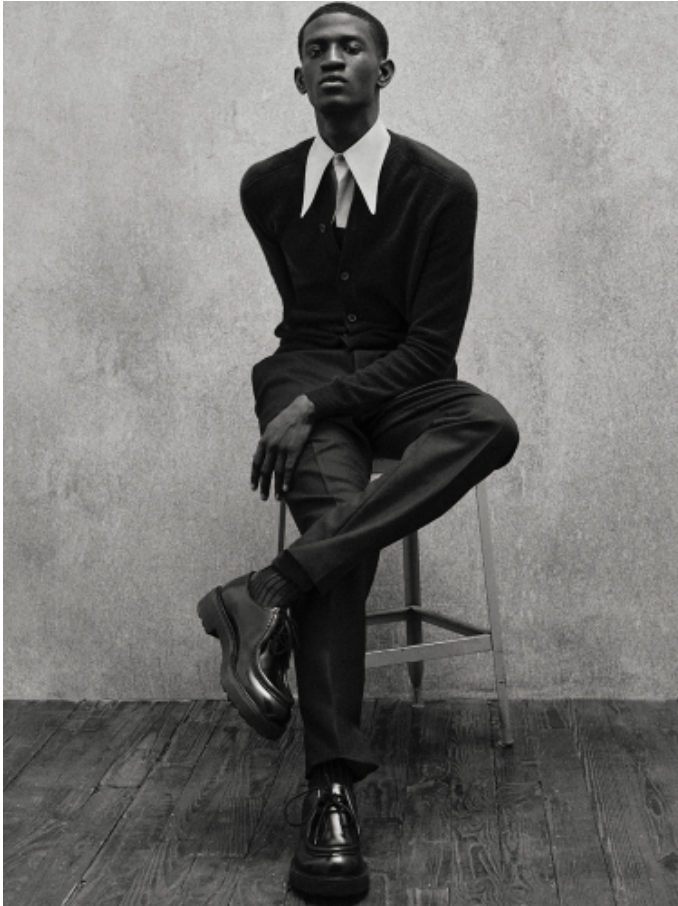

IBBY S.

HEIGHT: 6'2" / 187 CM CHEST: 35" / 91 CM WAIST: 29" / 74 CM SHOES: 11 US / 44 EU HAIR: DARK BROWN / CASTAÑO OSCURO EYES: BROWN / MARRONES

IBBY S.

HEIGHT: 6' 2" / 187 CM CHEST: 35" / 91 CM WAIST: 29" / 74 CM SHOES: 11 US / 44 EU HAIR: DARK BROWN / CASTAÑO OSCURO EYES: BROWN / MARRONES