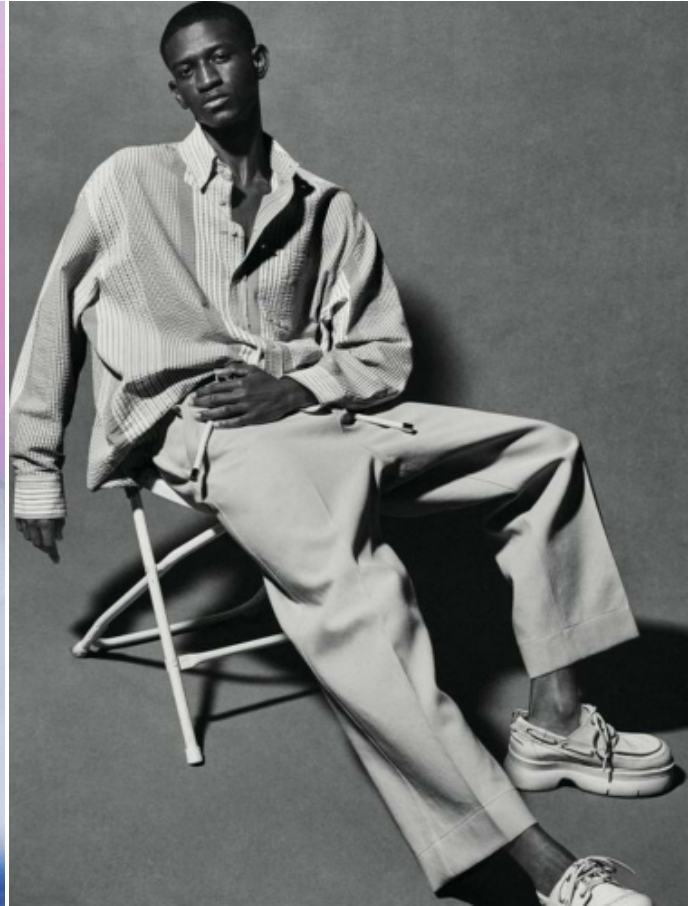

IBBY S.

HEIGHT: 6'2" / 187 CM CHEST: 35" / 91 CM WAIST: 29" / 74 CM SHOES: 11 US / 44 EU HAIR: DARK BROWN / CASTAÑO OSCURO EYES: BROWN / MARRONES

IBBY S.

HEIGHT: 6' 2" / 187 CM CHEST: 35" / 91 CM WAIST: 29" / 74 CM SHOES: 11 US / 44 EU HAIR: DARK BROWN / CASTAÑO OSCURO EYES: BROWN / MARRONES