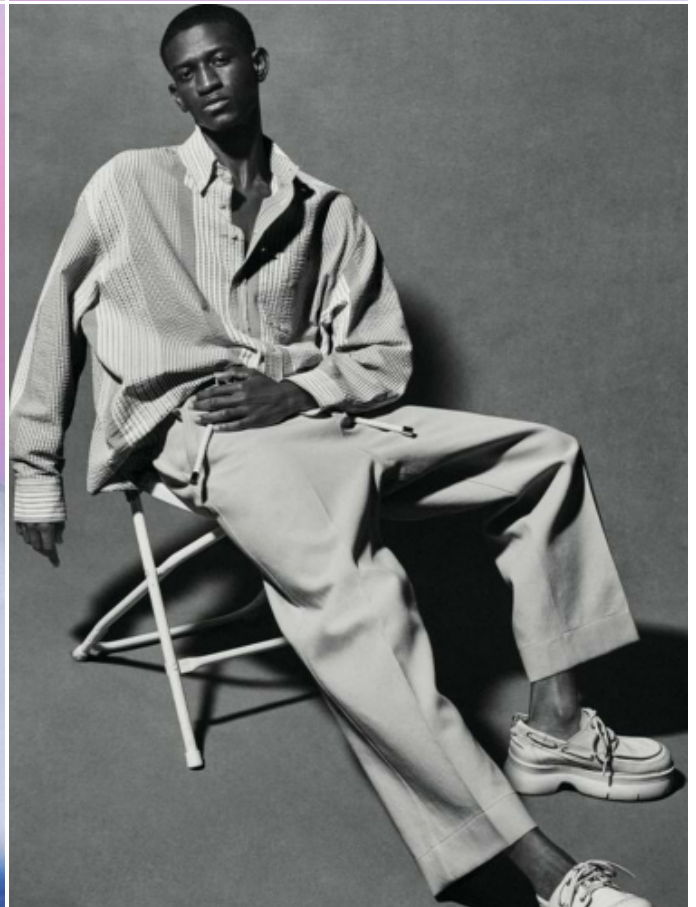

IBBY S.

HEIGHT: 6'2" / 187 CM   CHEST: 35" / 91 CM   WAIST: 29" / 74 CM   SHOES: 11 US / 44 EU   HAIR: DARK BROWN / CASTAÑO OSCURO   EYES: BROWN / MARRONES