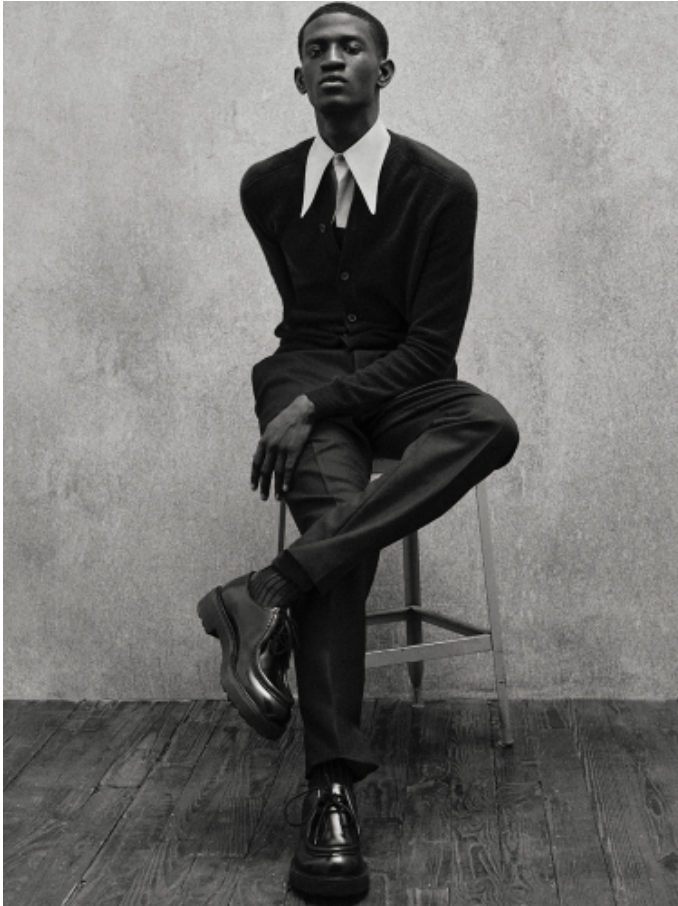

# IBBY S.

HEIGHT: 6'2" / 187 CM   CHEST: 35" / 91 CM   WAIST: 29" / 74 CM   SHOES: 11 US / 44 EU   HAIR: DARK BROWN / CASTAÑO OSCURO   EYES: BROWN / MARRONES

# IBBY S.

HEIGHT: 6' 2" / 187 CM   CHEST: 35" / 91 CM   WAIST: 29" / 74 CM   SHOES: 11 US / 44 EU   HAIR: DARK BROWN / CASTAÑO OSCURO   EYES: BROWN / MARRONES