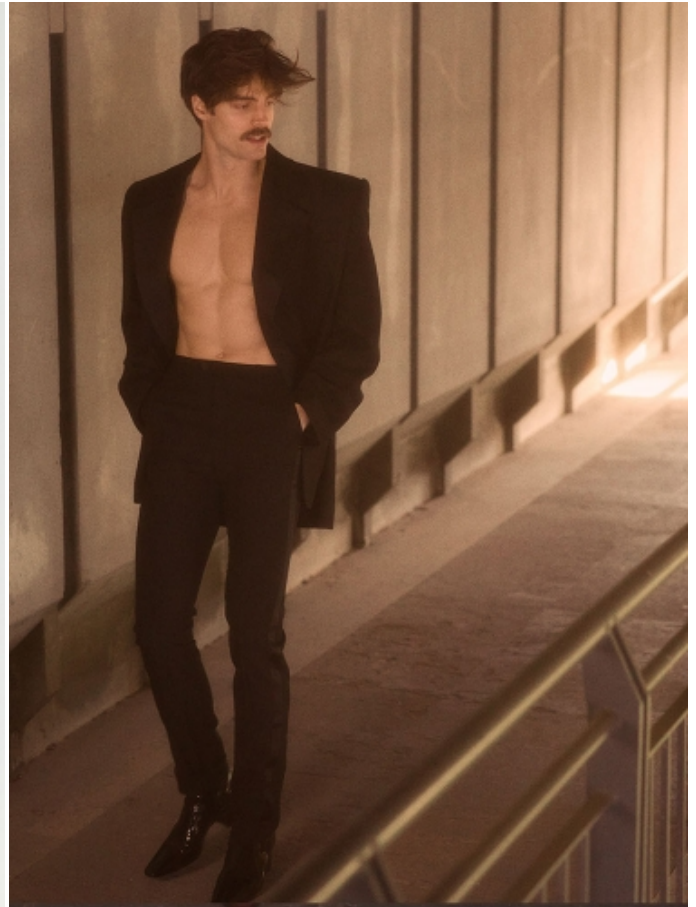

KILIAN ZEUGIN

HEIGHT: 6' 1" / 186 CM WAIST: 30" / 78 CM HIPS: 36" / 92 CM SHOES: 11 US / 44 EU HAIR: DARK BROWN / CASTAÑO OSCURO EYES: GREEN BROWN / VERDE MARRONES

KILIAN ZEUGIN

HEIGHT: 6' 1" / 186 CM WAIST: 30" / 78 CM HIPS: 36" / 92 CM SHOES: 11 US / 44 EU HAIR: DARK BROWN / CASTAÑO OSCURO EYES: GREEN BROWN / VERDE MARRONES