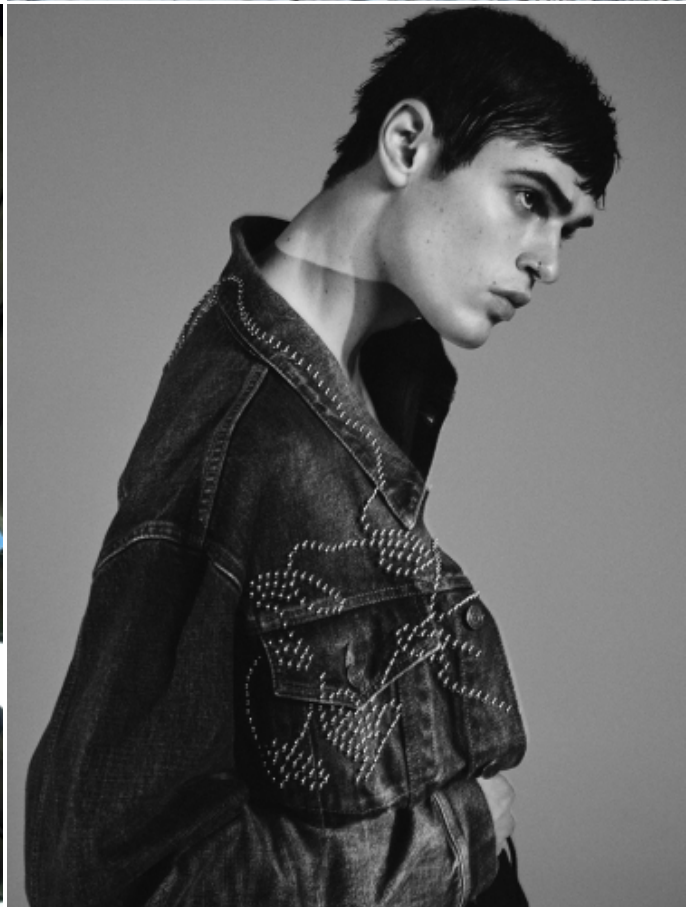

MATTIA GIOVANNONI

HEIGHT: 6'1" / 185 CM   CHEST: 35" / 90 CM   WAIST: 29" / 74 CM   HIPS: 36" / 93 CM   SHOES: 13 US / 46 EU   HAIR: BROWN / CASTAÑO   EYES: BROWN / MARRONES

EMPORIO ARMANI

SINCE 1981