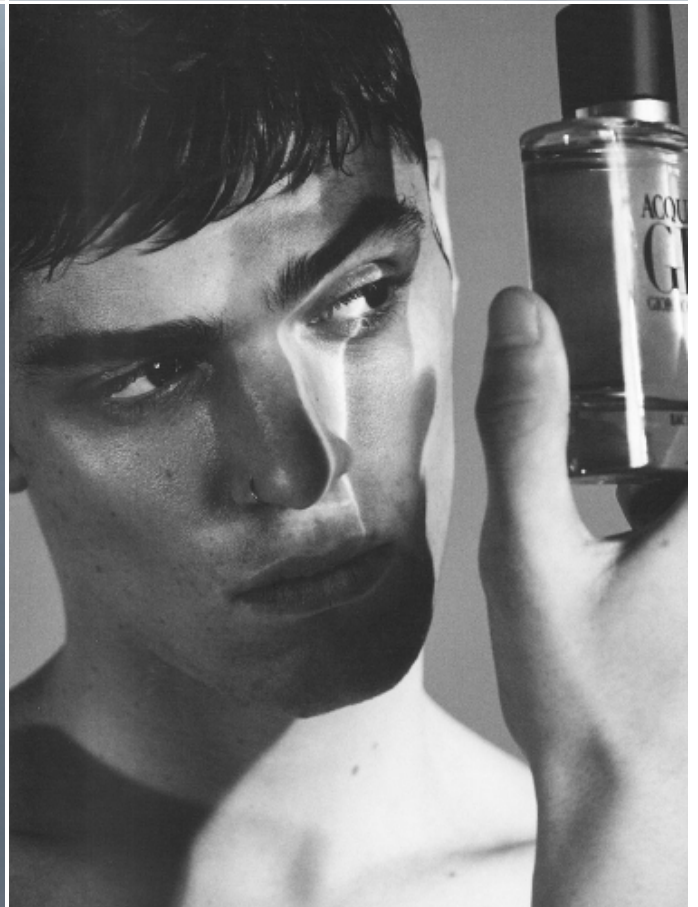

# MATTIA GIOVANNONI

HEIGHT: 6'1" / 185 CM   CHEST: 35" / 90 CM   WAIST: 29" / 74 CM   HIPS: 36" / 93 CM   SHOES: 13 US / 46 EU   HAIR: BROWN / CASTAÑO   EYES: BROWN / MARRONES

# MATTIA GIOVANNONI

HEIGHT: 6'1" / 185 CM   CHEST: 35" / 90 CM   WAIST: 29" / 74 CM   HIPS: 36" / 93 CM   SHOES: 13 US / 46 EU   HAIR: BROWN / CASTAÑO   EYES: BROWN / MARRONES

EMPORIO  ARMANI

SINCE 1981