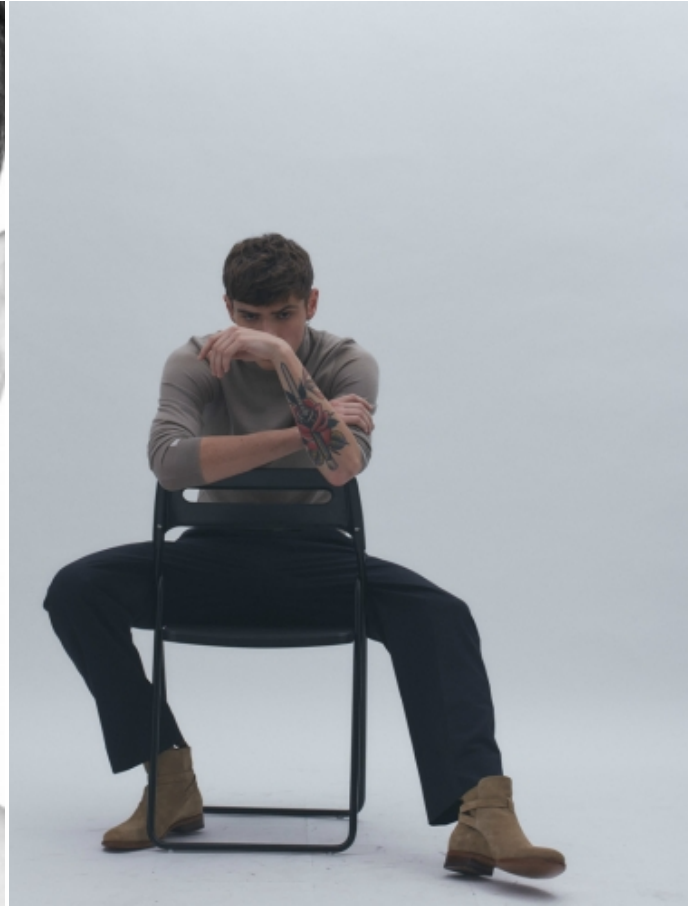

# MATTIA GIOVANNONI

HEIGHT: 6'1" / 185 CM   CHEST: 35" / 90 CM   WAIST: 29" / 74 CM   HIPS: 36" / 93 CM   SHOES: 13 US / 46 EU   HAIR: BROWN / CASTAÑO   EYES: BROWN / MARRONES

# MATTIA GIOVANNONI

HEIGHT: 6'1" / 185 CM   CHEST: 35" / 90 CM   WAIST: 29" / 74 CM   HIPS: 36" / 93 CM   SHOES: 13 US / 46 EU   HAIR: BROWN / CASTAÑO   EYES: BROWN / MARRONES

EMPORIO  ARMANI

SINCE 1981