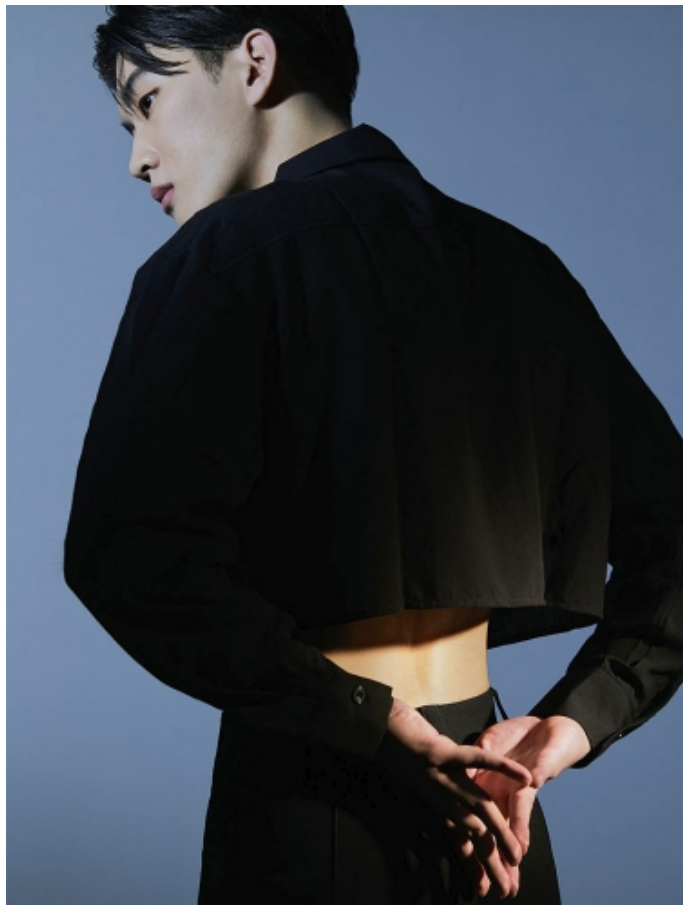

# YU HIMCHAN

HEIGHT: 6' 2" / 187 CM   CHEST: 33" / 85 CM   WAIST: 27" / 70 CM   HIPS: 34" / 87 CM   SHOES: 10 US / 43 EU   HAIR: BLACK / NEGRO   EYES: BROWN / MARRONES

# YU HIMCHAN

HEIGHT: 6'2" / 187 CM   CHEST: 33" / 85 CM   WAIST: 27" / 70 CM   HIPS: 34" / 87 CM   SHOES: 10 US / 43 EU   HAIR: BLACK / NEGRO   EYES: BROWN / MARRONES