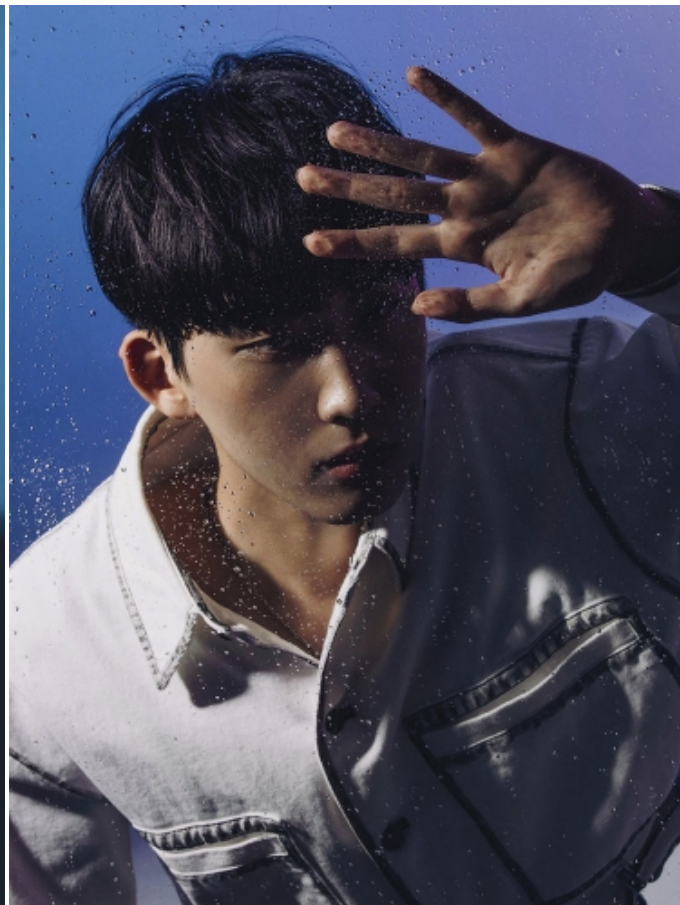

# YU HIMCHAN

HEIGHT: 6' 2" / 187 CM   CHEST: 33" / 85 CM   WAIST: 27" / 70 CM   HIPS: 34" / 87 CM   SHOES: 10 US / 43 EU   HAIR: BLACK / NEGRO   EYES: BROWN / MARRONES

# YU HIMCHAN

HEIGHT: 6'2" / 187 CM   CHEST: 33" / 85 CM   WAIST: 27" / 70 CM   HIPS: 34" / 87 CM   SHOES: 10 US / 43 EU   HAIR: BLACK / NEGRO   EYES: BROWN / MARRONES