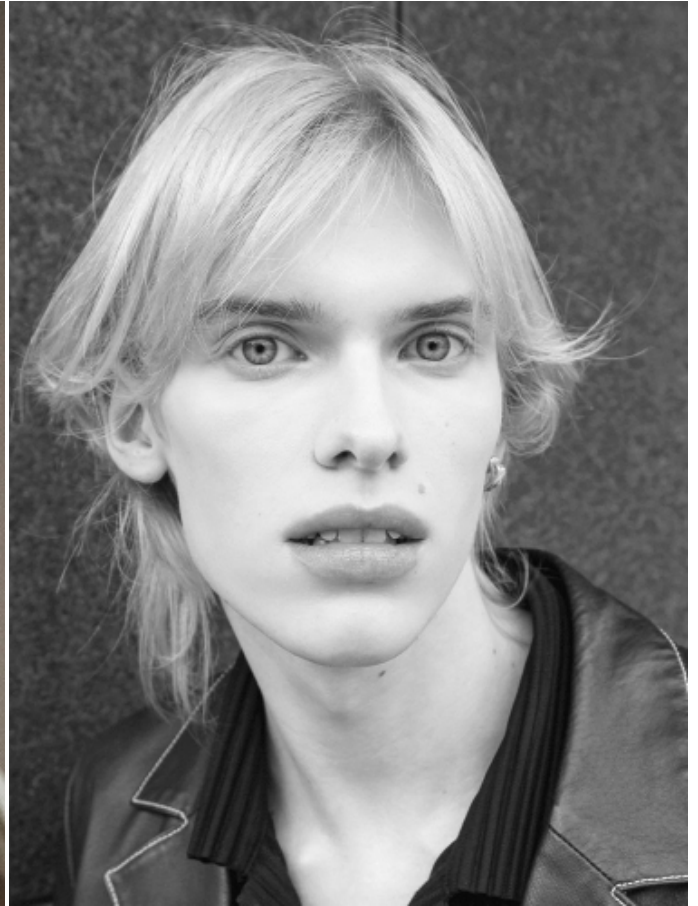

VIKTOR ZIMMERMANN

HEIGHT: 6'1" / 186 CM   CHEST: 36" / 92 CM   WAIST: 28" / 73 CM   HIPS: 35" / 91 CM   SHOES: 10 US / 43 EU   HAIR: BLOND / RUBIO   EYES: BLUE / AZULES