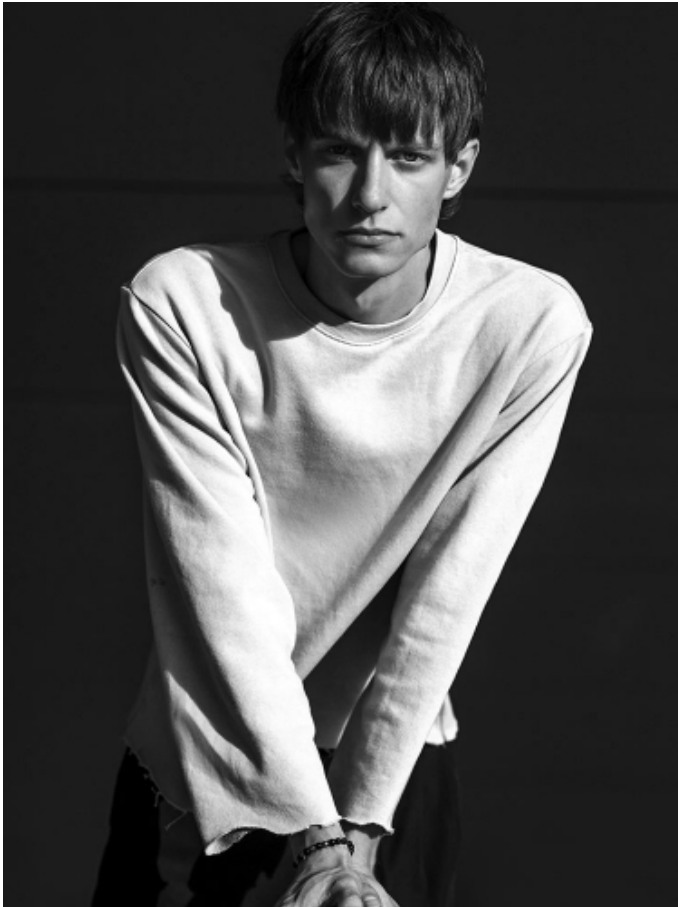

CHRISTIAN HORVATH

HEIGHT: 6'1" / 185 CM CHEST: 35" / 89 CM WAIST: 29" / 75 CM HIPS: 37" / 94 CM SHOES: 11 US / 44 EU HAIR: DARK BLOND / RUBIO OSCURO EYES: BLUE / AZULES

CHRISTIAN HORVATH

HEIGHT: 6'1" / 185 CM CHEST: 35" / 89 CM WAIST: 29" / 75 CM HIPS: 37" / 94 CM SHOES: 11 US / 44 EU HAIR: DARK BLOND / RUBIO OSCURO EYES: BLUE / AZULES