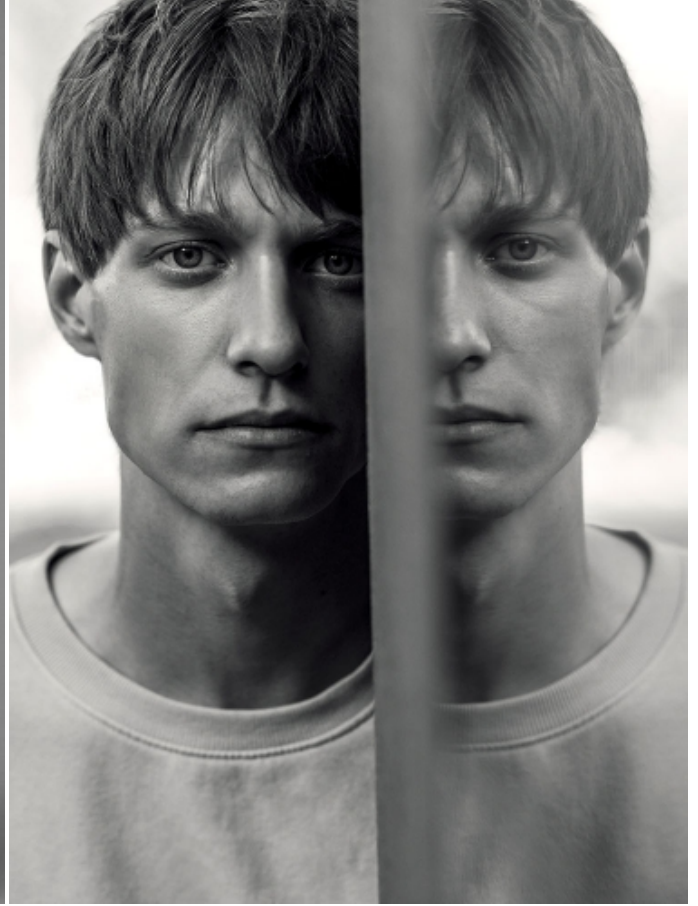

CHRISTIAN HORVATH

HEIGHT: 6'1" / 185 CM CHEST: 35" / 89 CM WAIST: 29" / 75 CM HIPS: 37" / 94 CM SHOES: 11 US / 44 EU HAIR: DARK BLOND / RUBIO OSCURO EYES: BLUE / AZULES

CHRISTIAN HORVATH

HEIGHT: 6'1" / 185 CM CHEST: 35" / 89 CM WAIST: 29" / 75 CM HIPS: 37" / 94 CM SHOES: 11 US / 44 EU HAIR: DARK BLOND / RUBIO OSCURO EYES: BLUE / AZULES