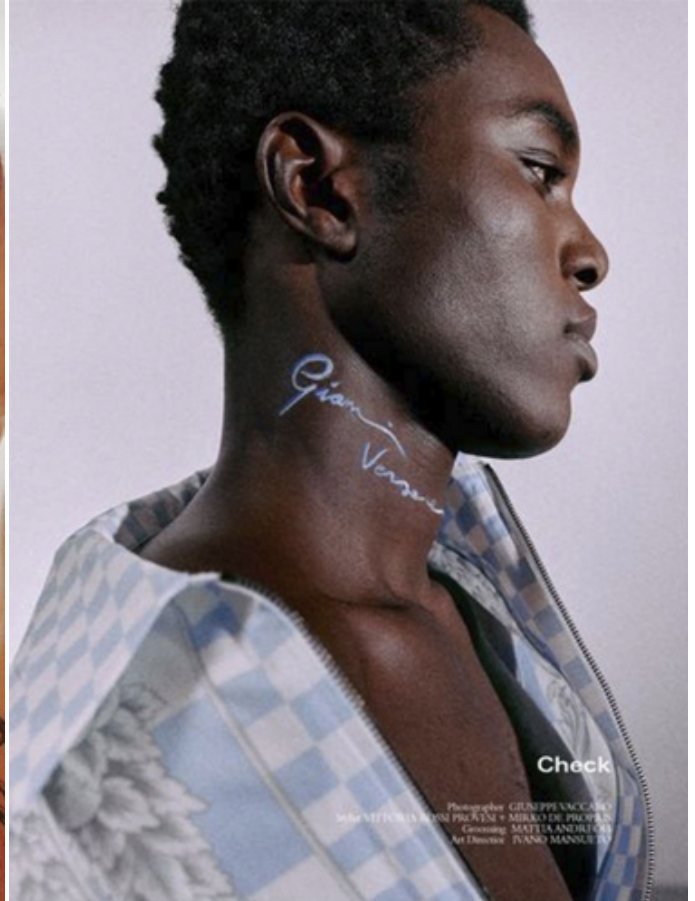

MENSAH BENJAMIN

HEIGHT: 6' 2" / 189 CM   WAIST: 27" / 71 CM   HIPS: 35" / 90 CM   SHOES: 9 US / 42 EU   HAIR: BLACK / NEGRO   EYES: BLACK / NEGROS

Check