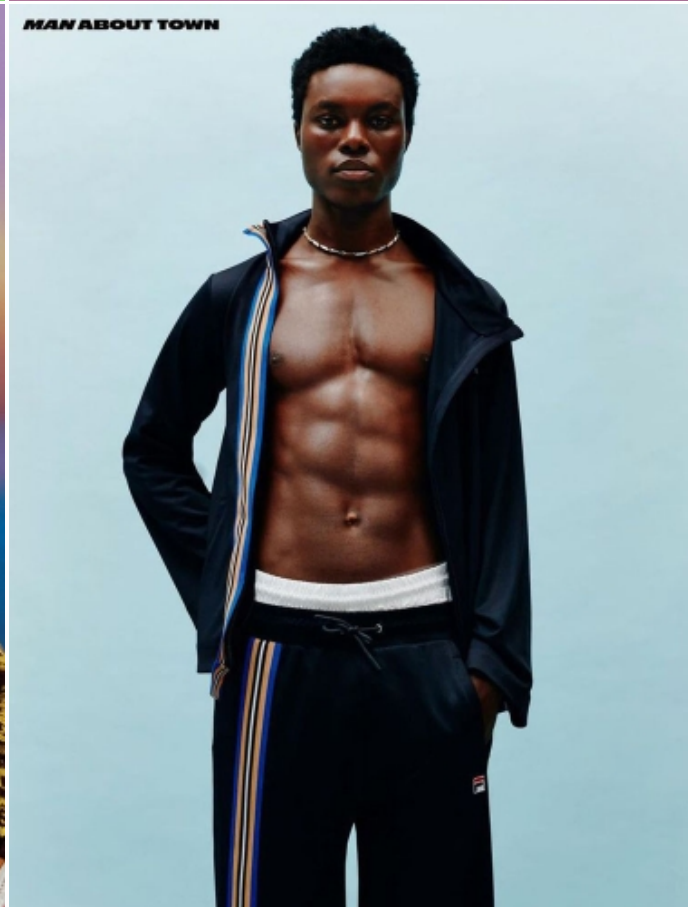

MENSAH BENJAMIN

HEIGHT: 6' 2" / 189 CM WAIST: 27" / 71 CM HIPS: 35" / 90 CM SHOES: 9 US / 42 EU HAIR: BLACK / NEGRO EYES: BLACK / NEGROS

MENSAH BENJAMIN

HEIGHT: 6' 2" / 189 CM WAIST: 27" / 71 CM HIPS: 35" / 90 CM SHOES: 9 US / 42 EU HAIR: BLACK / NEGRO EYES: BLACK / NEGROS

MENSAH BENJAMIN

HEIGHT: 6' 2" / 189 CM WAIST: 27" / 71 CM HIPS: 35" / 90 CM SHOES: 9 US / 42 EU HAIR: BLACK / NEGRO EYES: BLACK / NEGROS

Check

Photographer: GIUSEPPE MOCCHINO
Stylist: VITTORIA BERTON
Hair: ANDREA DE PROPRIS
Grooming: MATTIA ANDRIOLLO
Art Director: PIANO MANSUETI