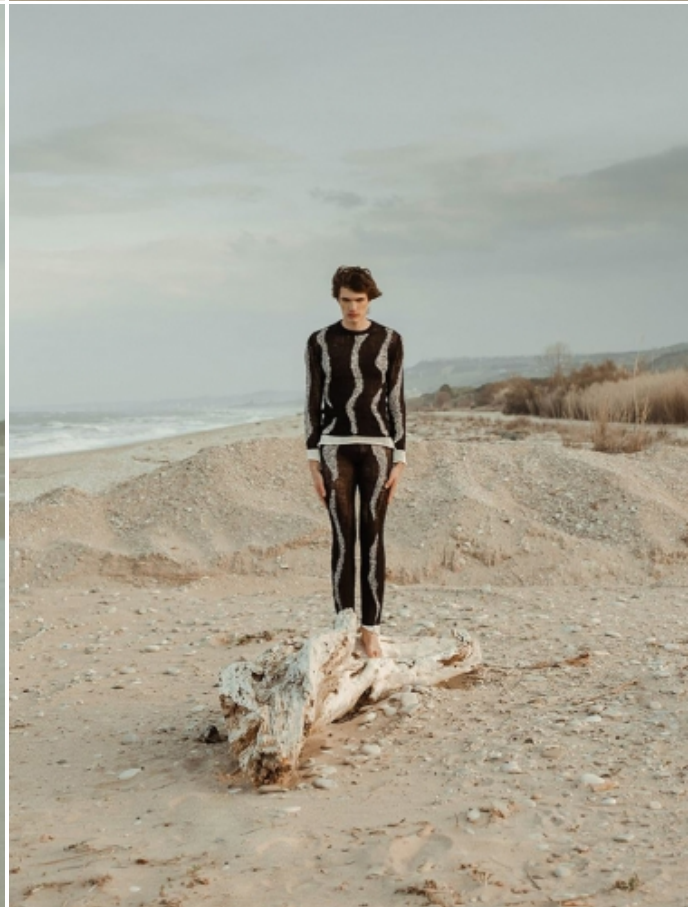

TOMMASO SCRIVANI

HEIGHT: 6' 3" / 190 CM WAIST: 31" / 80 CM HIPS: 38" / 97 CM SHOES: 11 US / 44 EU HAIR: LIGHT BROWN / CASTAÑO CLARO

TOMMASO SCRIVANI

HEIGHT: 6' 3" / 190 CM WAIST: 31" / 80 CM HIPS: 38" / 97 CM SHOES: 11 US / 44 EU HAIR: LIGHT BROWN / CASTAÑO CLARO