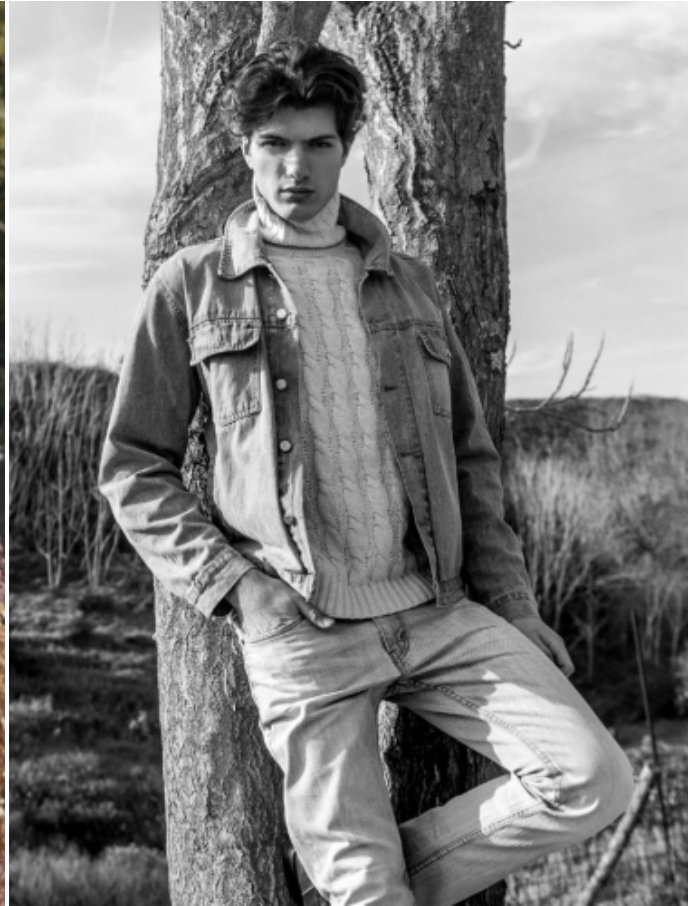

TOMMASO SCRIVANI

HEIGHT: 6' 3" / 190 CM   WAIST: 31" / 80 CM   HIPS: 38" / 97 CM   SHOES: 11 US / 44 EU   HAIR: LIGHT BROWN / CASTAÑO CLARO