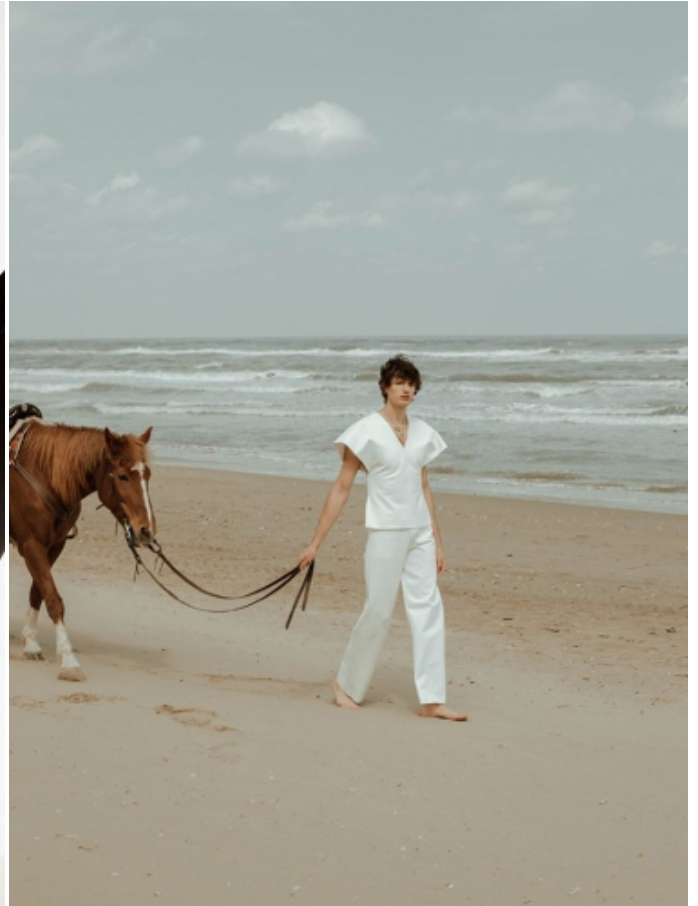

TOMMASO SCRIVANI

HEIGHT: 6' 3" / 190 CM   WAIST: 31" / 80 CM   HIPS: 38" / 97 CM   SHOES: 11 US / 44 EU   HAIR: LIGHT BROWN / CASTAÑO CLARO