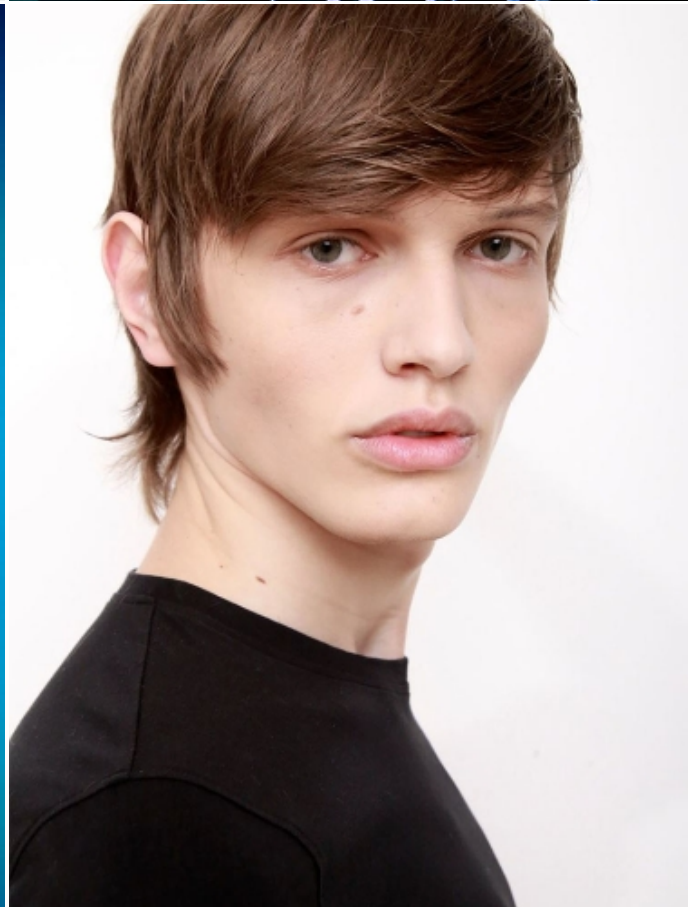

ZOLTAN MUNKACSY

HEIGHT: 6' 2" / 188 CM   CHEST: 35" / 89 CM   WAIST: 27" / 69 CM   HIPS: 36" / 93 CM   SHOES: 10 US / 43 EU   HAIR: BROWN / CASTAÑO   EYES: GREEN / VERDES