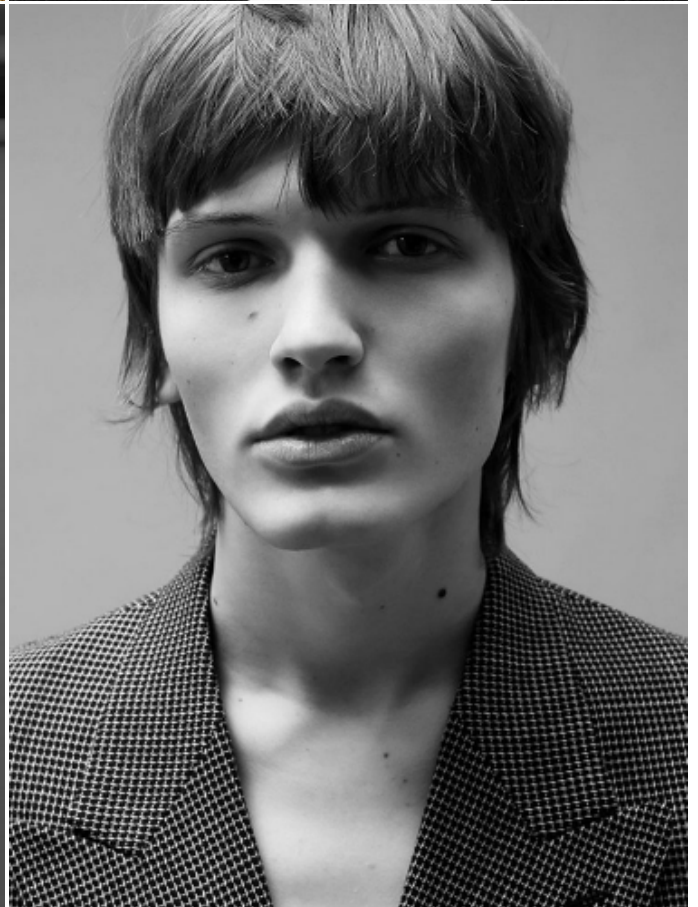

ZOLTAN MUNKACSY

HEIGHT: 6' 2" / 188 CM   CHEST: 35" / 89 CM   WAIST: 27" / 69 CM   HIPS: 36" / 93 CM   SHOES: 10 US / 43 EU   HAIR: BROWN / CASTAÑO   EYES: GREEN / VERDES