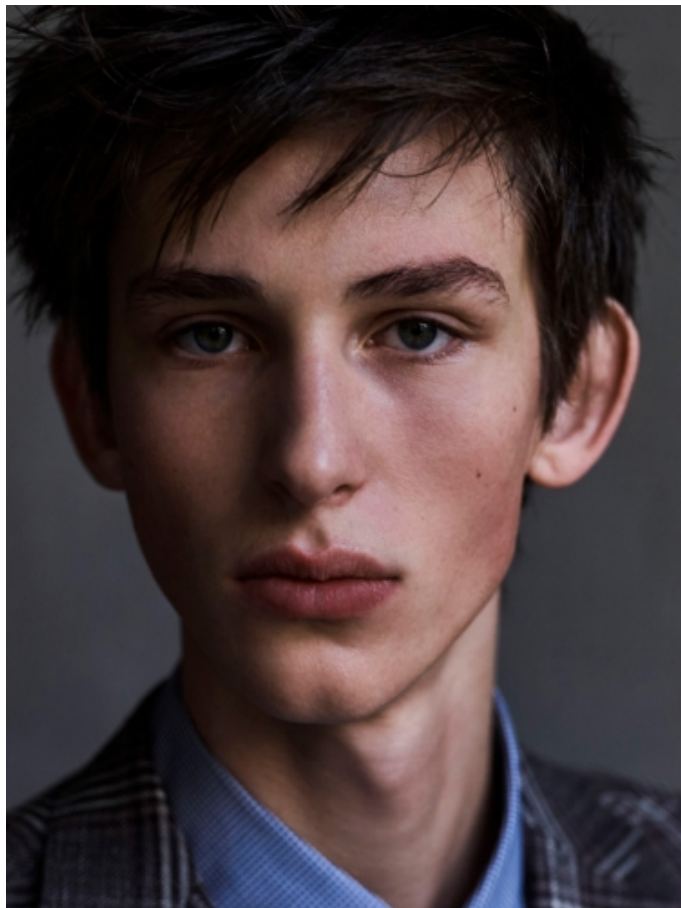

LUITZEN

HEIGHT: 6'3" / 191 CM CHEST: 37" / 95 CM WAIST: 28" / 73 CM HIPS: 36" / 92 CM SHOES: 11 US / 44 EU HAIR: BROWN / CASTAÑO EYES: BLUE / AZULES

LUITZEN

HEIGHT: 6'3" / 191 CM CHEST: 37" / 95 CM WAIST: 28" / 73 CM HIPS: 36" / 92 CM SHOES: 11 US / 44 EU HAIR: BROWN / CASTAÑO EYES: BLUE / AZULES