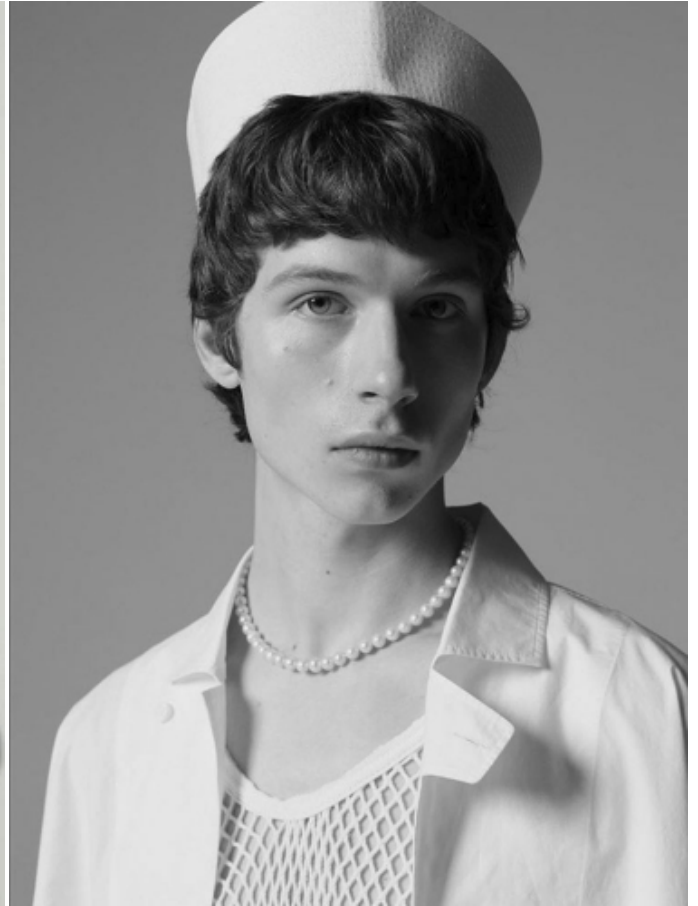

AUGUSTS TRAUMANIS

HEIGHT: 6'2" / 187 CM   CHEST: 32" / 83 CM   WAIST: 24" / 63 CM   HIPS: 36" / 92 CM   SHOES: 10 US / 43 EU   HAIR: BROWN / CASTAÑO   EYES: BLUE / AZULES

WWW.SIGHT-MANAGEMENT.COM P° DE GRACIA 37 PH +34 932 722 434