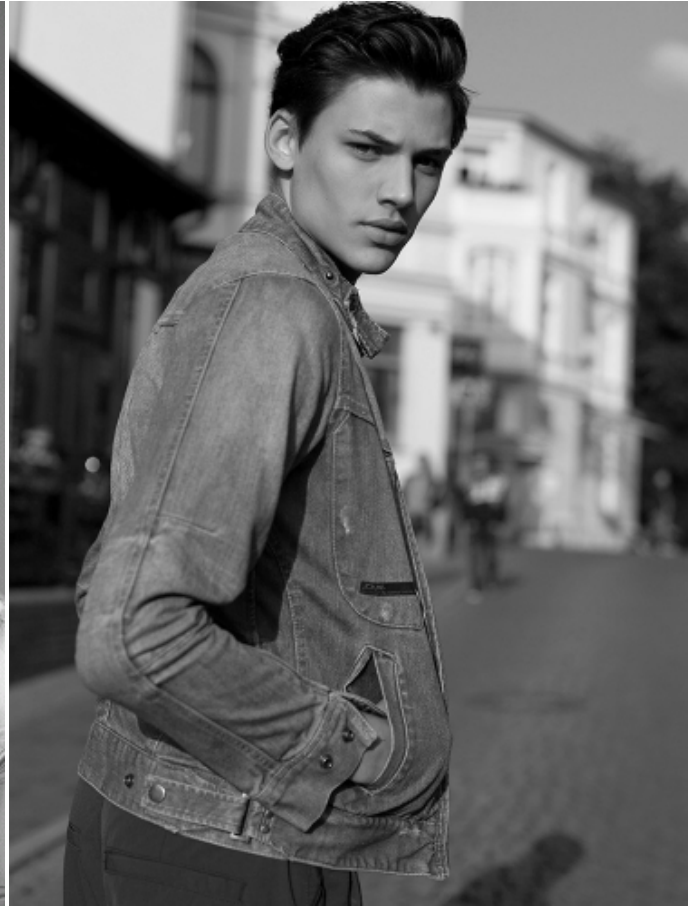

TOMASZ LABIS

HEIGHT: 6'2" / 188 CM   CHEST: 37" / 96 CM   WAIST: 31" / 79 CM   SHOES: 11 US / 44 EU   HAIR: DARK BROWN / CASTAÑO OSCURO   EYES: BLUE / AZULES