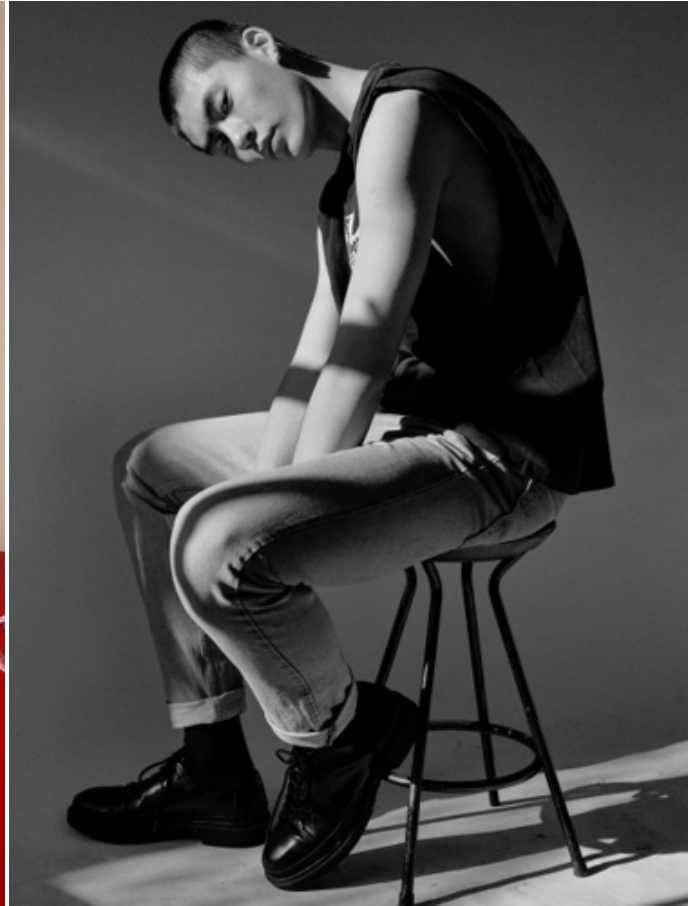

LIANG JIYUAN

HEIGHT: 6' 2" / 189 CM CHEST: 34" / 88 CM WAIST: 27" / 71 CM SHOES: 11 US / 44 EU HAIR: BLACK / NEGRO EYES: BROWN / MARRONES

LIANG JIYUAN

HEIGHT: 6' 2" / 189 CM CHEST: 34" / 88 CM WAIST: 27" / 71 CM SHOES: 11 US / 44 EU HAIR: BLACK / NEGRO EYES: BROWN / MARRONES