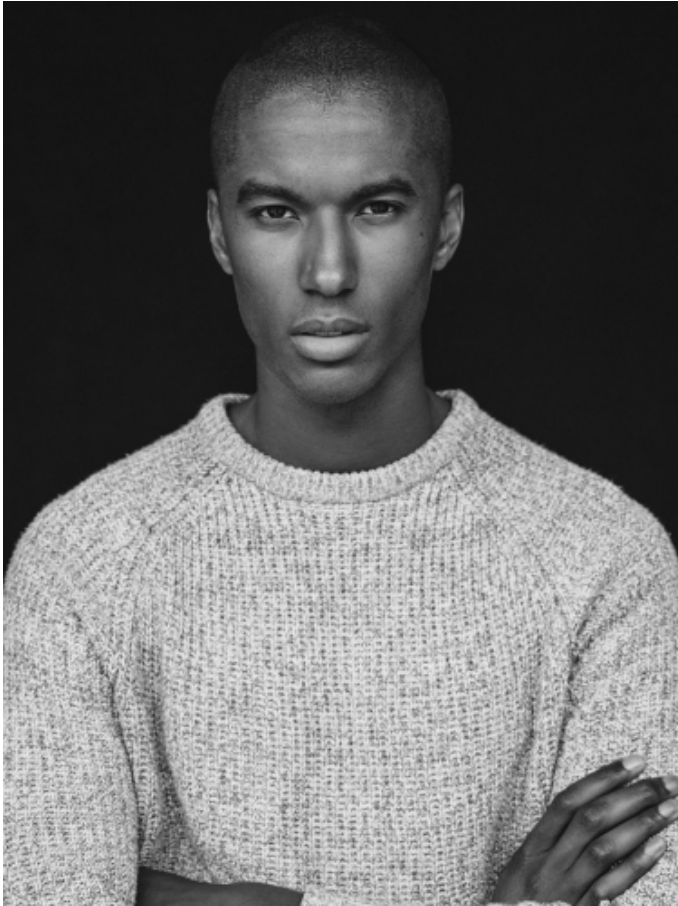

CLAUDIO MONTEIRO

HEIGHT: 6' 2" / 188 CM CHEST: 35" / 91 CM WAIST: 31" / 79 CM SHOES: 12 US / 45 EU HAIR: BLACK / NEGRO EYES: BROWN / MARRONES

CLAUDIO MONTEIRO

HEIGHT: 6' 2" / 188 CM CHEST: 35" / 91 CM WAIST: 31" / 79 CM SHOES: 12 US / 45 EU HAIR: BLACK / NEGRO EYES: BROWN / MARRONES

J.CREW

REGENT STREET SLOANE SQUARE LAMB'S CONDUIT

CLAUDIO MONTEIRO

HEIGHT: 6' 2" / 188 CM CHEST: 35" / 91 CM WAIST: 31" / 79 CM SHOES: 12 US / 45 EU HAIR: BLACK / NEGRO EYES: BROWN / MARRONES

CLAUDIO MONTEIRO

HEIGHT: 6' 2" / 188 CM CHEST: 35" / 91 CM WAIST: 31" / 79 CM SHOES: 12 US / 45 EU HAIR: BLACK / NEGRO EYES: BROWN / MARRONES

CLAUDIO MONTEIRO

HEIGHT: 6' 2" / 188 CM CHEST: 35" / 91 CM WAIST: 31" / 79 CM SHOES: 12 US / 45 EU HAIR: BLACK / NEGRO EYES: BROWN / MARRONES