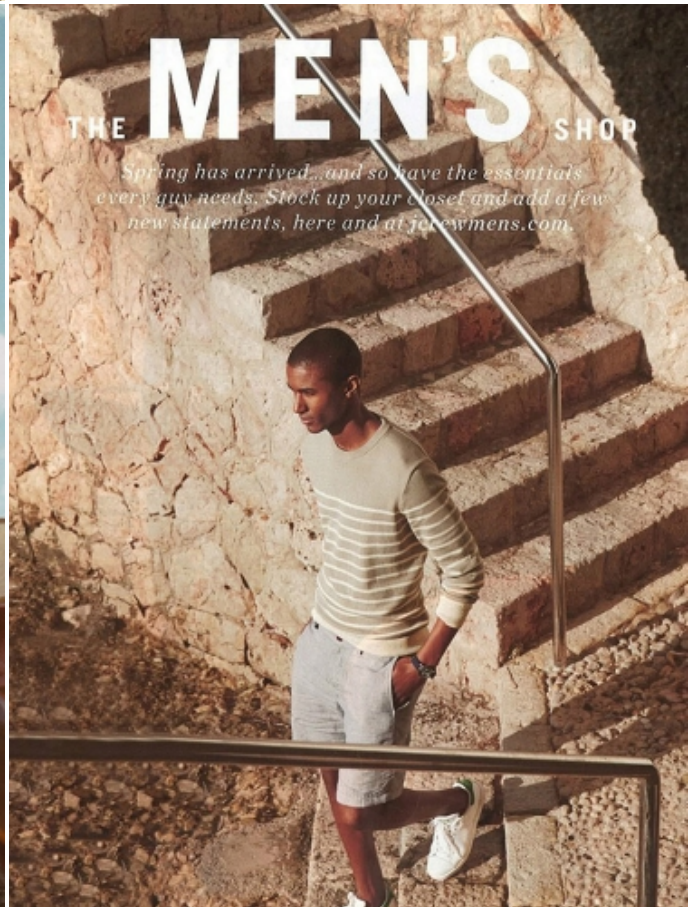

J.CREW

REGENT STREET SLOANE SQUARE LAMB'S CONDUIT

CLAUDIO MONTEIRO

HEIGHT: 6' 2" / 188 CM CHEST: 35" / 91 CM WAIST: 31" / 79 CM SHOES: 12 US / 45 EU HAIR: BLACK / NEGRO EYES: BROWN / MARRONES

CLAUDIO MONTEIRO