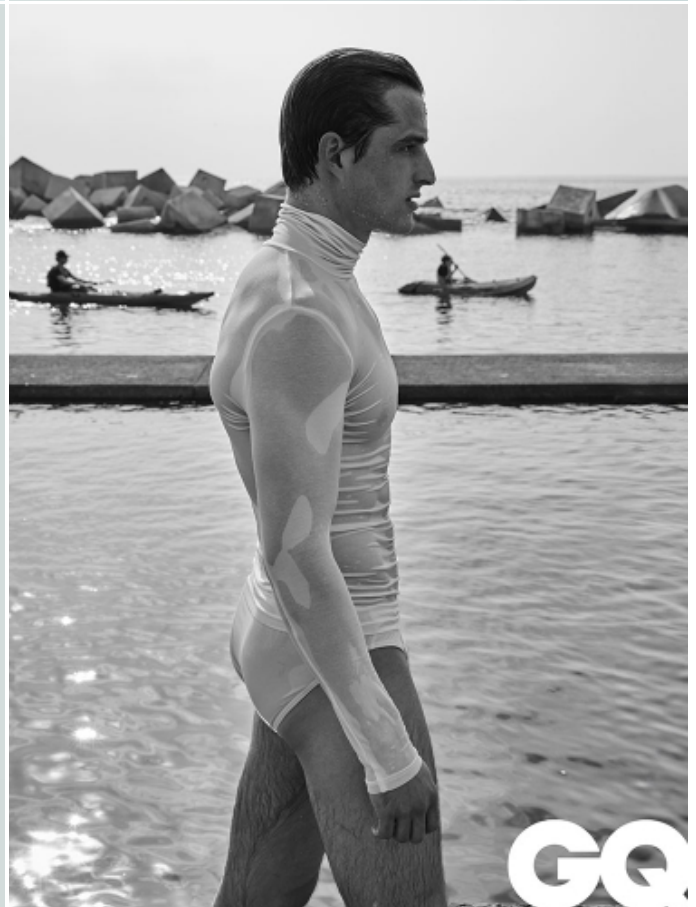

SILVESTER RUCK

HEIGHT: 6'1" / 185 CM CHEST: 40" / 102 CM WAIST: 31" / 79 CM SHOES: 11 US / 44 EU HAIR: LIGHT BROWN / CASTAÑO CLARO EYES: BROWN / MARRONES

SILVESTER RUCK

HEIGHT: 6'1" / 185 CM CHEST: 40" / 102 CM WAIST: 31" / 79 CM SHOES: 11 US / 44 EU HAIR: LIGHT BROWN / CASTAÑO CLARO EYES: BROWN / MARRONES