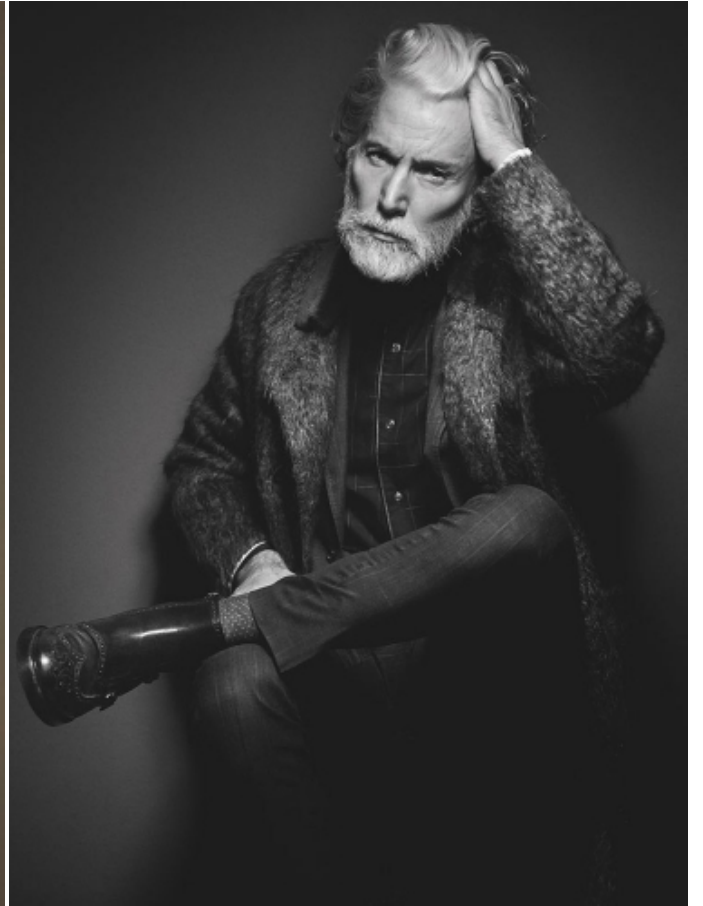

AIDEN BRADY

HEIGHT: 6' 1" / 186 CM CHEST: 40" / 102 CM WAIST: 32" / 82 CM SHOES: 12 US / 45 EU HAIR: SALT AND PEPPER / GRIS EYES: BLUE / AZULES

SHADOWPLAY

AIDEN BRADY

HEIGHT: 6' 1" / 186 CM CHEST: 40" / 102 CM WAIST: 32" / 82 CM SHOES: 12 US / 45 EU HAIR: SALT AND PEPPER / GRIS EYES: BLUE / AZULES

AIDEN BRADY

HEIGHT: 6' 1" / 186 CM CHEST: 40" / 102 CM WAIST: 32" / 82 CM SHOES: 12 US / 45 EU HAIR: SALT AND PEPPER / GRIS EYES: BLUE / AZULES

AIDEN BRADY

HEIGHT: 6' 1" / 186 CM CHEST: 40" / 102 CM WAIST: 32" / 82 CM SHOES: 12 US / 45 EU HAIR: SALT AND PEPPER / GRIS EYES: BLUE / AZULES