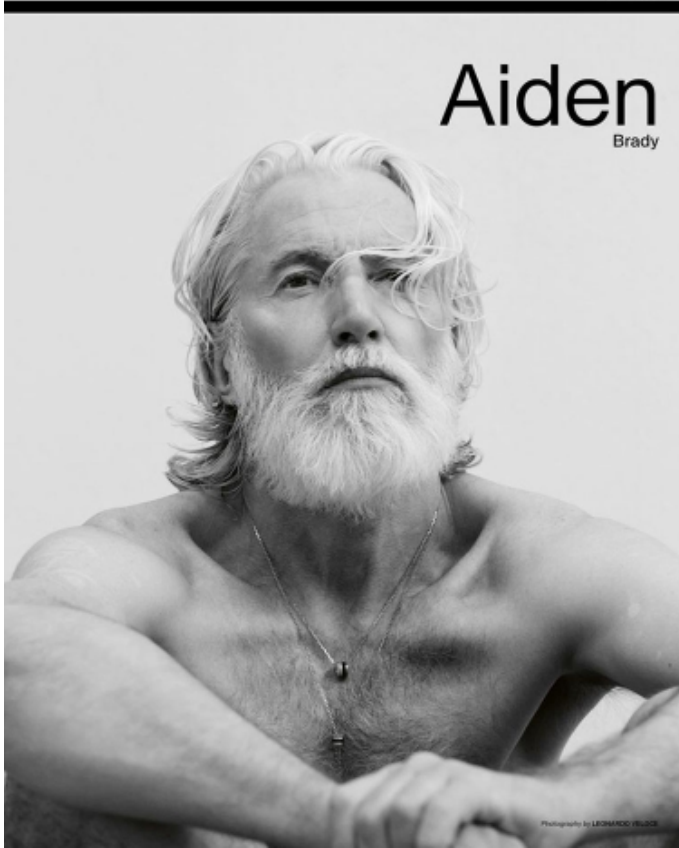

AIDEN BRADY

HEIGHT: 6' 1" / 186 CM CHEST: 40" / 102 CM WAIST: 32" / 82 CM SHOES: 12 US / 45 EU HAIR: SALT AND PEPPER / GRIS EYES: BLUE / AZULES

SHADOWPLAY

AIDEN BRADY

HEIGHT: 6' 1" / 186 CM CHEST: 40" / 102 CM WAIST: 32" / 82 CM SHOES: 12 US / 45 EU HAIR: SALT AND PEPPER / GRIS EYES: BLUE / AZULES

AIDEN BRADY

HEIGHT: 6' 1" / 186 CM CHEST: 40" / 102 CM WAIST: 32" / 82 CM SHOES: 12 US / 45 EU HAIR: SALT AND PEPPER / GRIS EYES: BLUE / AZULES

AIDEN BRADY

HEIGHT: 6' 1" / 186 CM CHEST: 40" / 102 CM WAIST: 32" / 82 CM SHOES: 12 US / 45 EU HAIR: SALT AND PEPPER / GRIS EYES: BLUE / AZULES