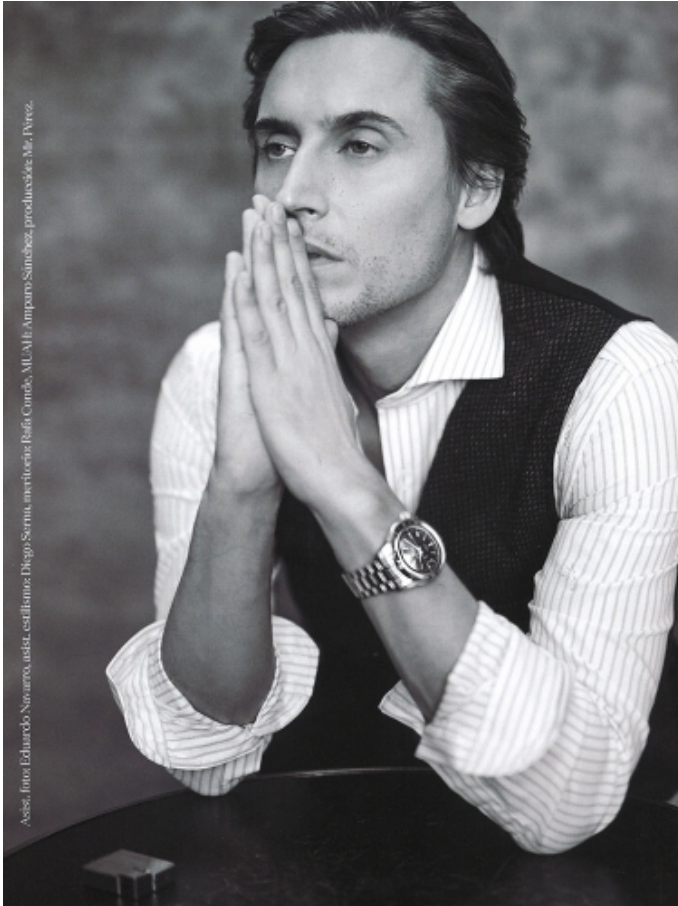

SEBASTIEN ANDRIEU

HEIGHT: 6'1" / 186 CM   WAIST: 30" / 77 CM   SHOES: 12 US / 45 EU   HAIR: BROWN / CASTAÑO   EYES: BLUE / AZULES