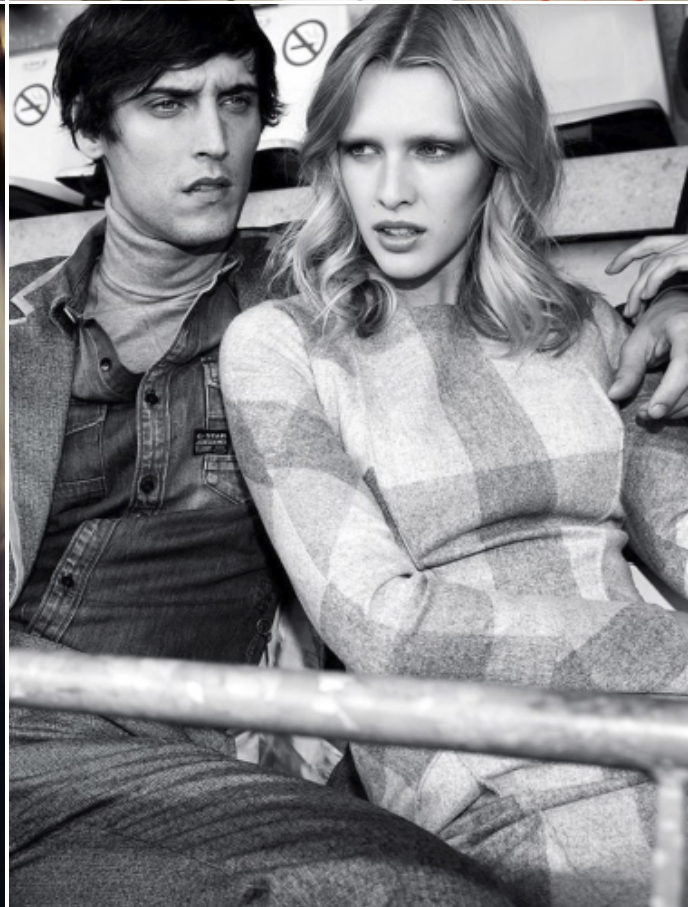

SEBASTIEN ANDRIEU

HEIGHT: 6'1" / 186 CM   WAIST: 30" / 77 CM   SHOES: 12 US / 45 EU   HAIR: BROWN / CASTAÑO   EYES: BLUE / AZULES

46