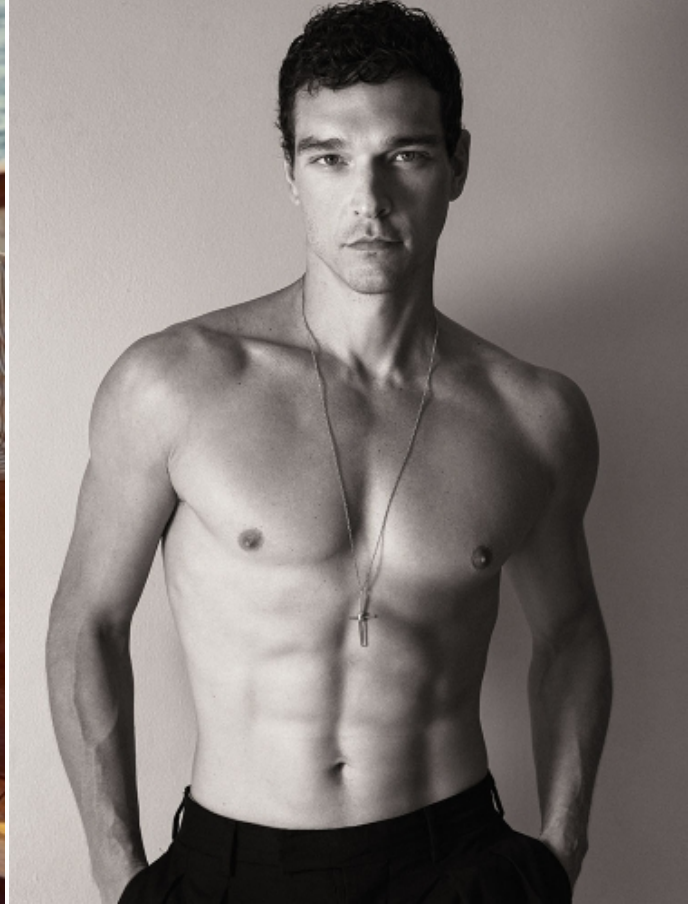

ALEX CUNHA

HEIGHT: 6'1" / 186 CM   CHEST: 38" / 99 CM   WAIST: 29" / 75 CM   HIPS: 37" / 96 CM   SHOES: 10 US / 43 EU   HAIR: LIGHT BROWN / CASTAÑO CLARO   EYES: GREEN / VERDES