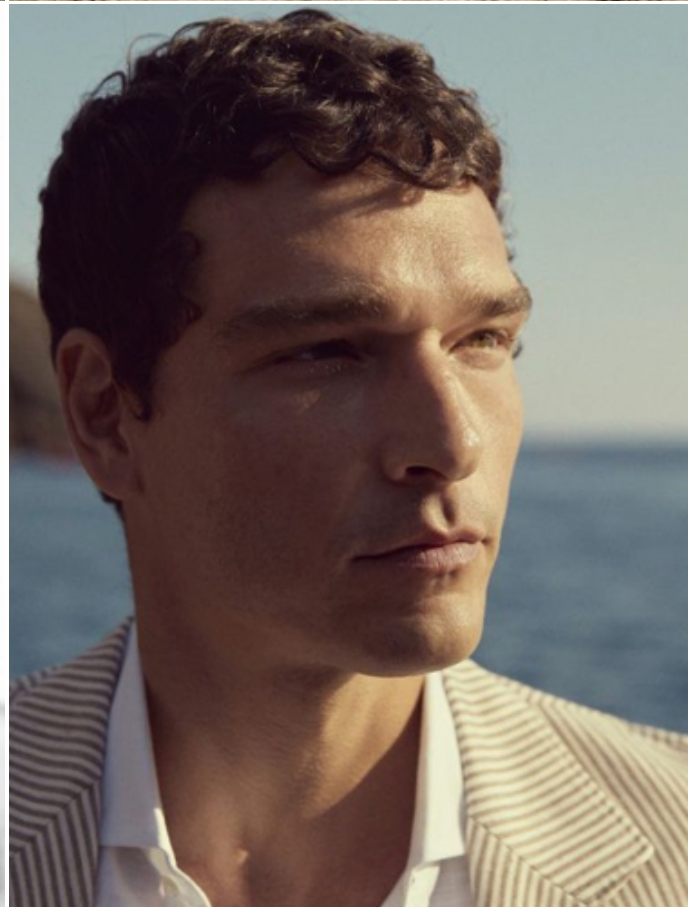

ALEX CUNHA

HEIGHT: 6'1" / 186 CM   CHEST: 38" / 99 CM   WAIST: 29" / 75 CM   HIPS: 37" / 96 CM   SHOES: 10 US / 43 EU   HAIR: LIGHT BROWN / CASTAÑO CLARO   EYES: GREEN / VERDES