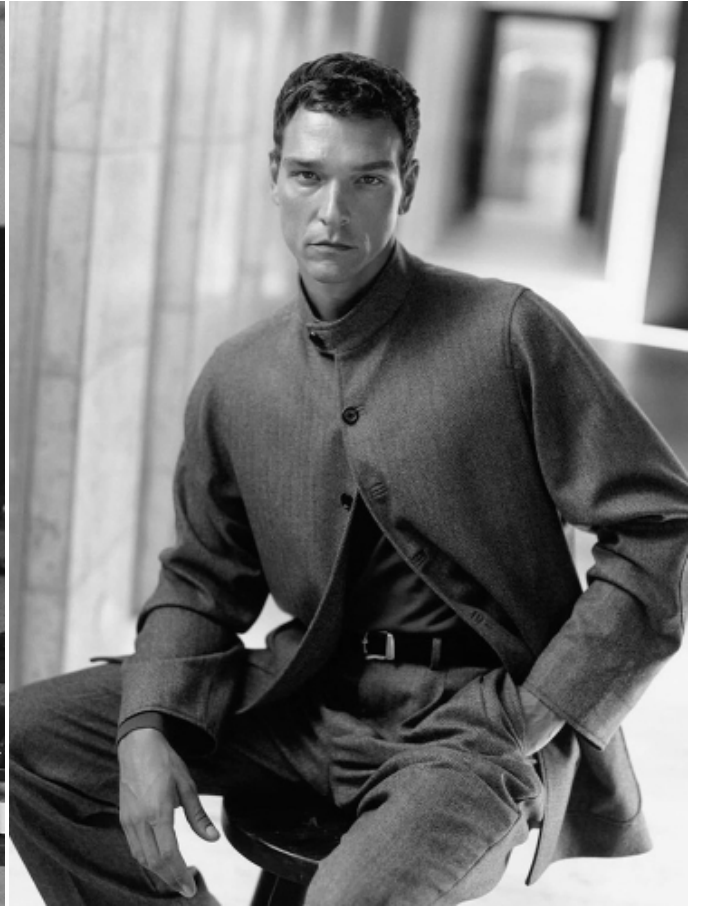

ALEX CUNHA

HEIGHT: 6'1" / 186 CM   CHEST: 38" / 99 CM   WAIST: 29" / 75 CM   HIPS: 37" / 96 CM   SHOES: 10 US / 43 EU   HAIR: LIGHT BROWN / CASTAÑO CLARO   EYES: GREEN / VERDES