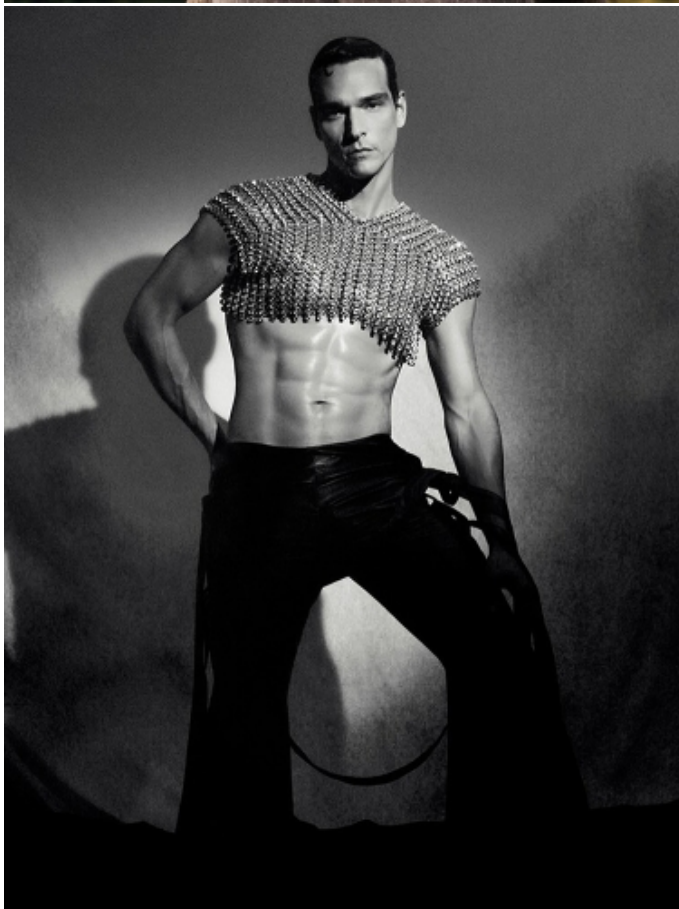

ALEX CUNHA

HEIGHT: 6'1" / 186 CM   CHEST: 38" / 99 CM   WAIST: 29" / 75 CM   HIPS: 37" / 96 CM   SHOES: 10 US / 43 EU   HAIR: LIGHT BROWN / CASTAÑO CLARO   EYES: GREEN / VERDES