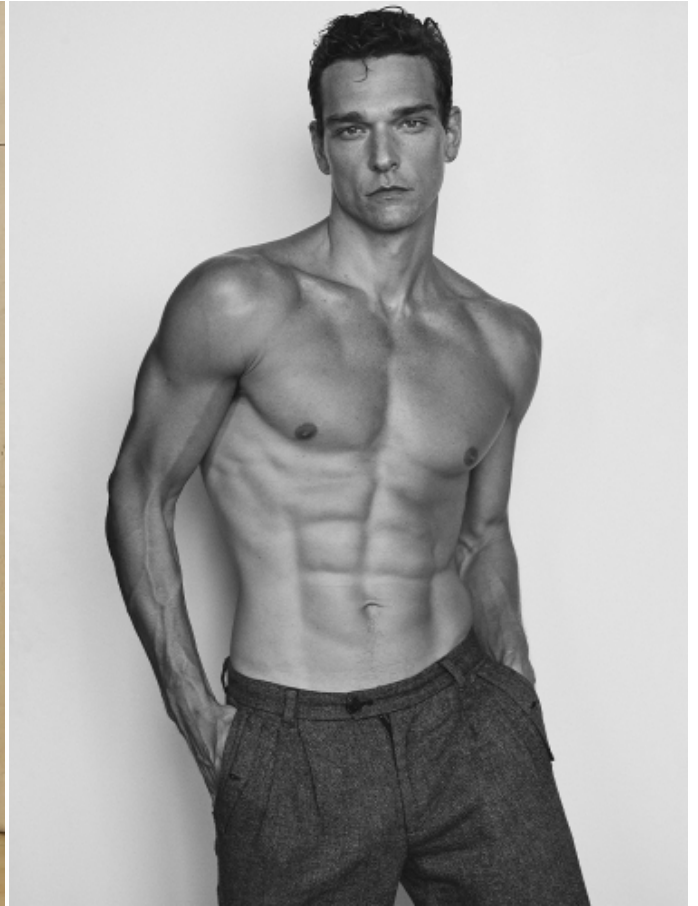

ALEX CUNHA

HEIGHT: 6'1" / 186 CM CHEST: 38" / 99 CM WAIST: 29" / 75 CM HIPS: 37" / 96 CM SHOES: 10 US / 43 EU HAIR: LIGHT BROWN / CASTAÑO CLARO EYES: GREEN / VERDES

ALEX CUNHA

HEIGHT: 6'1" / 186 CM CHEST: 38" / 99 CM WAIST: 29" / 75 CM HIPS: 37" / 96 CM SHOES: 10 US / 43 EU HAIR: LIGHT BROWN / CASTAÑO CLARO EYES: GREEN / VERDES