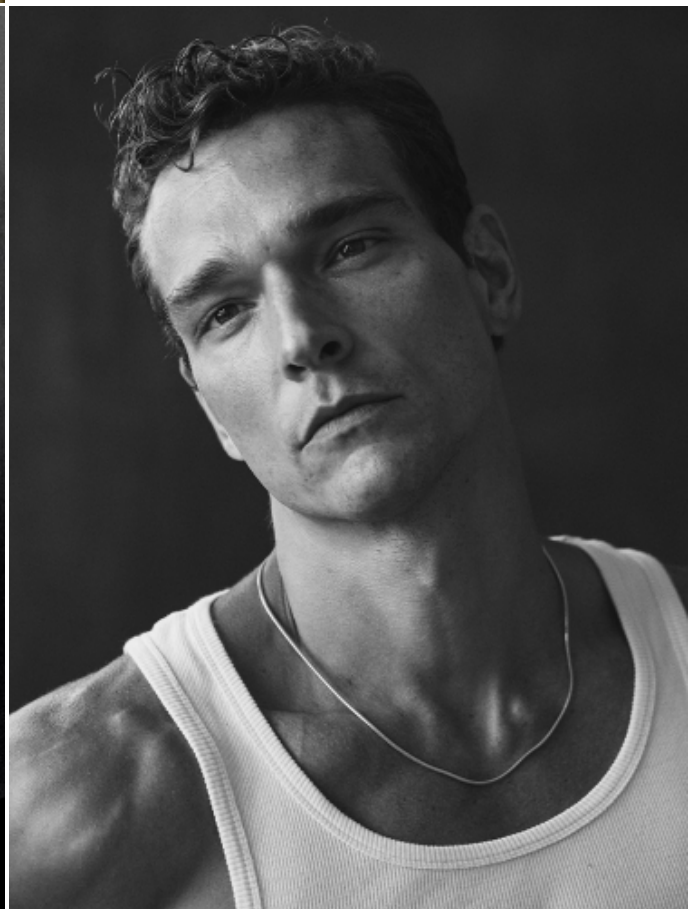

ALEX CUNHA

HEIGHT: 6'1" / 186 CM   CHEST: 38" / 99 CM   WAIST: 29" / 75 CM   HIPS: 37" / 96 CM   SHOES: 10 US / 43 EU   HAIR: LIGHT BROWN / CASTAÑO CLARO   EYES: GREEN / VERDES