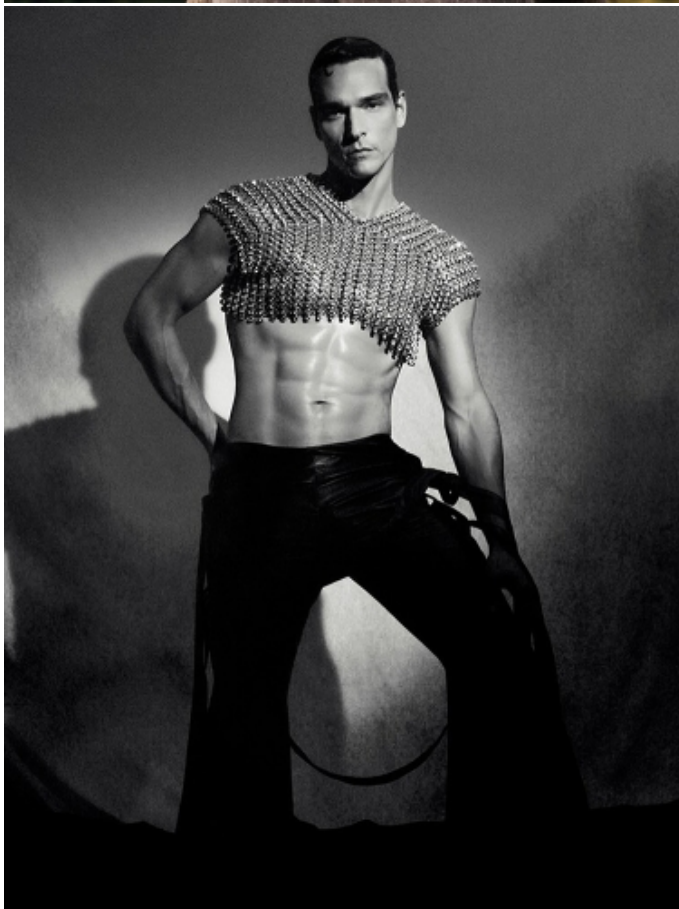

ALEX CUNHA

HEIGHT: 6'1" / 186 CM   CHEST: 38" / 99 CM   WAIST: 29" / 75 CM   HIPS: 37" / 96 CM   SHOES: 10 US / 43 EU   HAIR: LIGHT BROWN / CASTAÑO CLARO   EYES: GREEN / VERDES

photography: Zhiyu Gu
fashion: Kara Erwin
model: Alexandre Cunha @ Society Management
hair: Matty Jordan @ Forward Artists
make up: Dmitry Kikushin @ Forward Artists
producer: Denis Mandouk + Zhiyu Gu
production: Rock Production
photography assistant: Xiaopeng Zhan, Lindsey Cosgrove + Galati
fashion assistant: Max Gonscharov