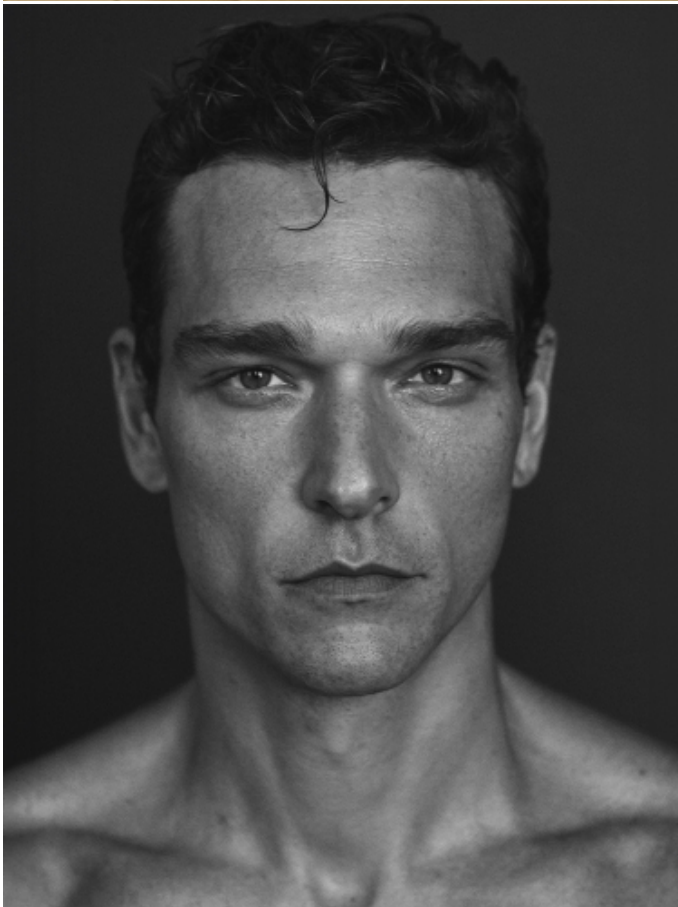

ALEX CUNHA

HEIGHT: 6'1" / 186 CM CHEST: 38" / 99 CM WAIST: 29" / 75 CM HIPS: 37" / 96 CM SHOES: 10 US / 43 EU HAIR: LIGHT BROWN / CASTAÑO CLARO EYES: GREEN / VERDES

ALEX CUNHA

HEIGHT: 6'1" / 186 CM CHEST: 38" / 99 CM WAIST: 29" / 75 CM HIPS: 37" / 96 CM SHOES: 10 US / 43 EU HAIR: LIGHT BROWN / CASTAÑO CLARO EYES: GREEN / VERDES