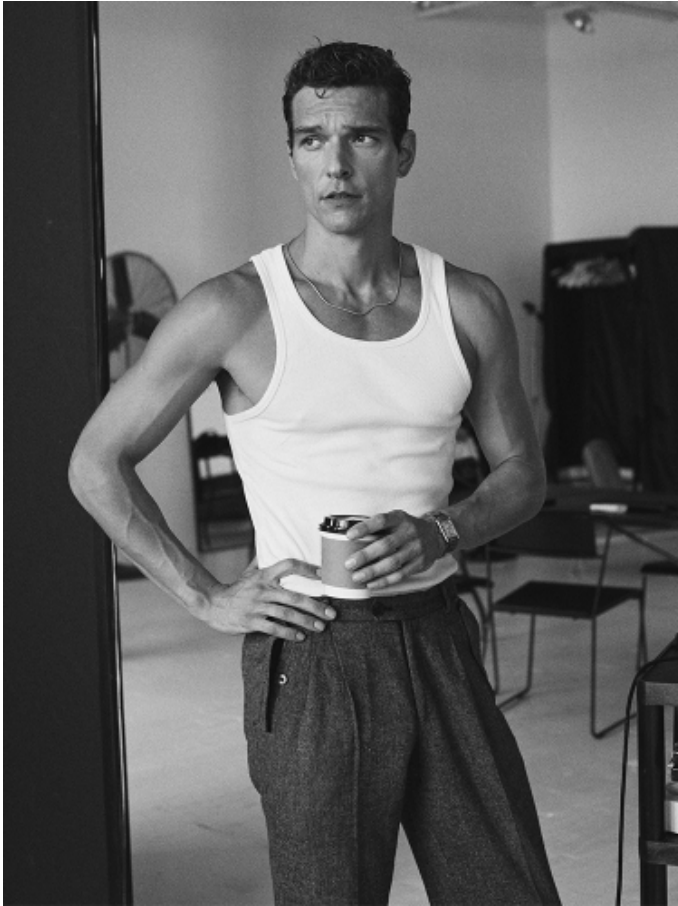

# ALEX CUNHA

HEIGHT: 6'1" / 186 CM    CHEST: 38" / 99 CM    WAIST: 29" / 75 CM    HIPS: 37" / 96 CM    SHOES: 10 US / 43 EU    HAIR: LIGHT BROWN / CASTAÑO CLARO    EYES: GREEN / VERDES

时尚先生  
Esquire

# ALEX CUNHA

HEIGHT: 6'1" / 186 CM    CHEST: 38" / 99 CM    WAIST: 29" / 75 CM    HIPS: 37" / 96 CM    SHOES: 10 US / 43 EU    HAIR: LIGHT BROWN / CASTAÑO CLARO    EYES: GREEN / VERDES

photography: Zhiyu Gu  
fashion: Kara Erwin  
model: Alexandre Cunha @ Society Management  
hair: Natty Jordan @ Forward Artists  
make up: Dmitry Kikushkin @ Forward Artists  
producer: Denis Mandouk + Zhiyu Gu  
production: Rock Production  
photography assistant: Xiaopeng Zhan, Lindsey Cosgrove + Galati  
fashion assistant: Max Gonscharov

# ALEX CUNHA

HEIGHT: 6'1" / 186 CM    CHEST: 38" / 99 CM    WAIST: 29" / 75 CM    HIPS: 37" / 96 CM    SHOES: 10 US / 43 EU    HAIR: LIGHT BROWN / CASTAÑO CLARO    EYES: GREEN / VERDES