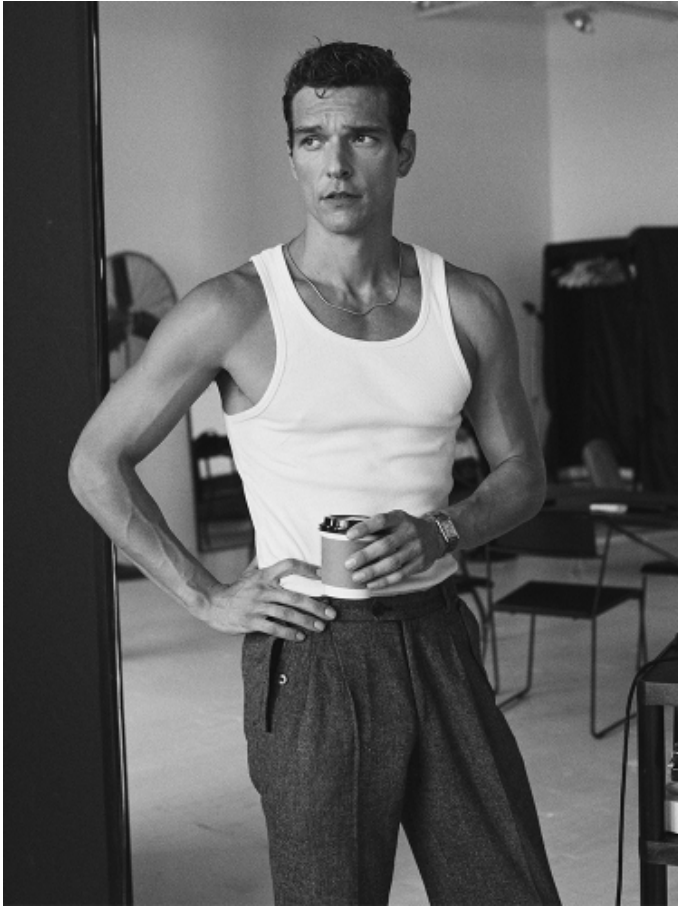

ALEX CUNHA

HEIGHT: 6'1" / 186 CM CHEST: 38" / 99 CM WAIST: 29" / 75 CM HIPS: 37" / 96 CM SHOES: 10 US / 43 EU HAIR: LIGHT BROWN / CASTAÑO CLARO EYES: GREEN / VERDES

ALEX CUNHA

HEIGHT: 6'1" / 186 CM CHEST: 38" / 99 CM WAIST: 29" / 75 CM HIPS: 37" / 96 CM SHOES: 10 US / 43 EU HAIR: LIGHT BROWN / CASTAÑO CLARO EYES: GREEN / VERDES