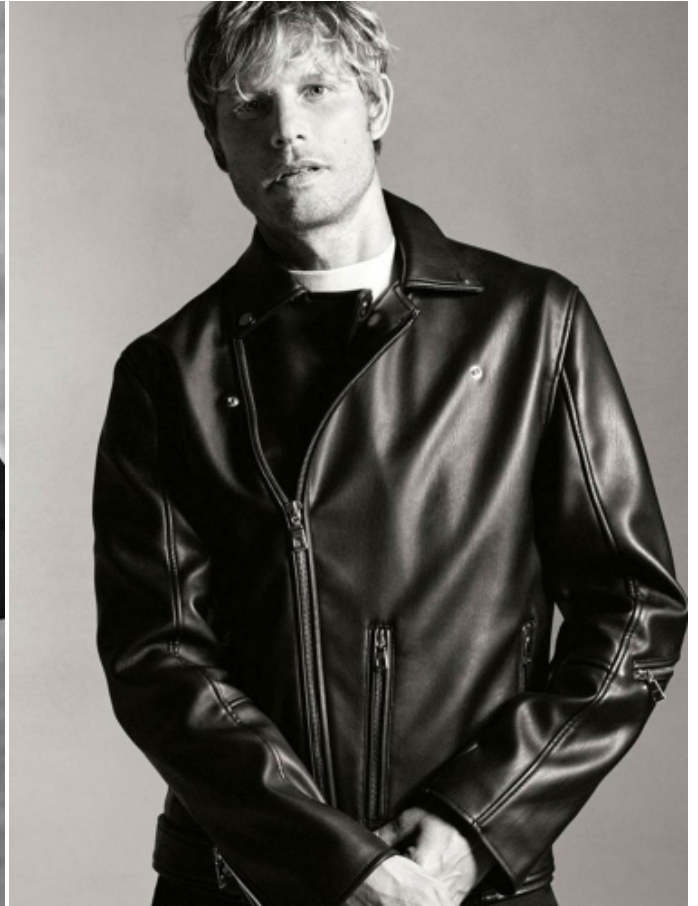

ARNAUD LEMAIRE

HEIGHT: 6'1" / 186 CM CHEST: 36" / 92 CM WAIST: 30" / 77 CM HIPS: 37" / 95 CM SHOES: 10 US / 43 EU HAIR: BLOND / RUBIO EYES: BLUE / AZULES

DIOR

ARNAUD LEMAIRE

HEIGHT: 6'1" / 186 CM CHEST: 36" / 92 CM WAIST: 30" / 77 CM HIPS: 37" / 95 CM SHOES: 10 US / 43 EU HAIR: BLOND / RUBIO EYES: BLUE / AZULES