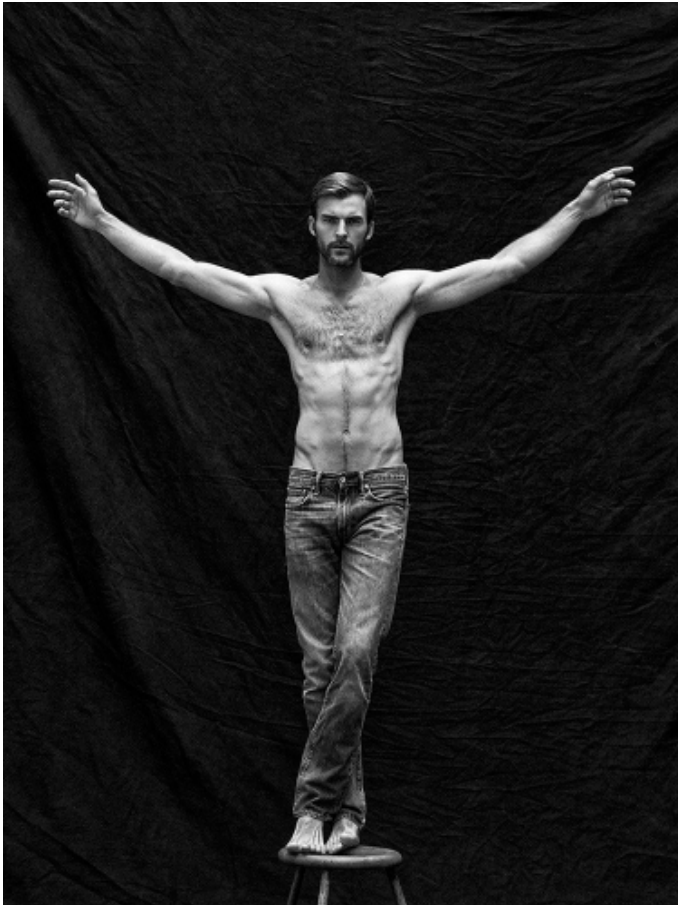

PATRICK KAFKA

HEIGHT: 6' 1" / 186 CM CHEST: 37" / 95 CM WAIST: 32" / 82 CM SHOES: 12 US / 45 EU HAIR: DARK BLOND / RUBIO OSCURO EYES: GREEN / VERDES

PATRICK KAFKA

HEIGHT: 6' 1" / 186 CM CHEST: 37" / 95 CM WAIST: 32" / 82 CM SHOES: 12 US / 45 EU HAIR: DARK BLOND / RUBIO OSCURO EYES: GREEN / VERDES

goodman's guide

SPRING COLLECTIONS 2018

Goodman's
MEN'S STORE
BERGDORF GOODMAN

PATRICK KAFKA

HEIGHT: 6' 1" / 186 CM CHEST: 37" / 95 CM WAIST: 32" / 82 CM SHOES: 12 US / 45 EU HAIR: DARK BLOND / RUBIO OSCURO EYES: GREEN / VERDES