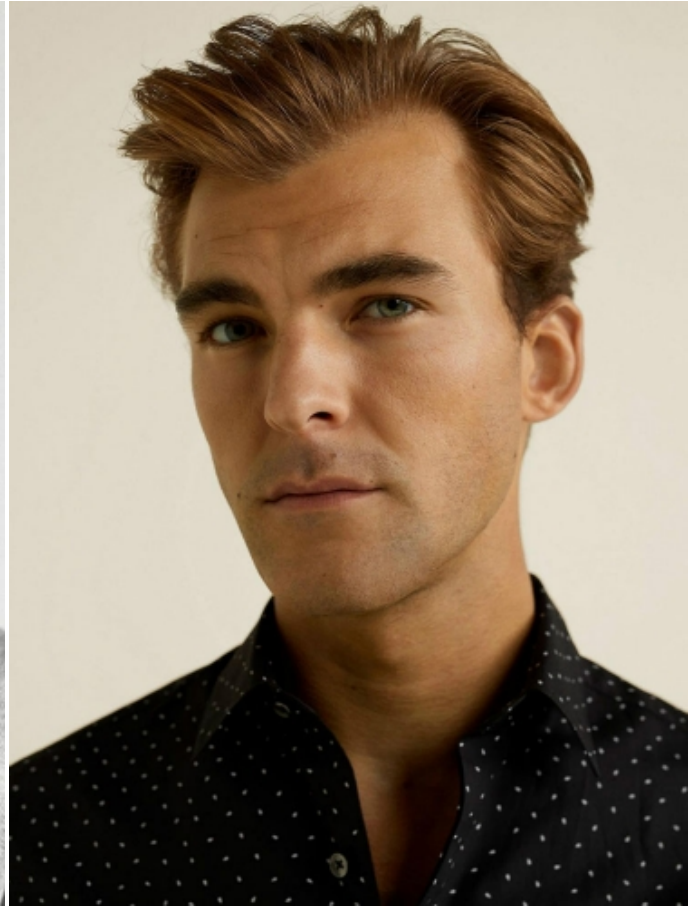

PATRICK KAFKA

HEIGHT: 6' 1" / 186 CM   CHEST: 37" / 95 CM   WAIST: 32" / 82 CM   SHOES: 12 US / 45 EU   HAIR: DARK BLOND / RUBIO OSCURO   EYES: GREEN / VERDES

WWW.SIGHT-MANAGEMENT.COM P° DE GRACIA 37 PH +34 932 722 434