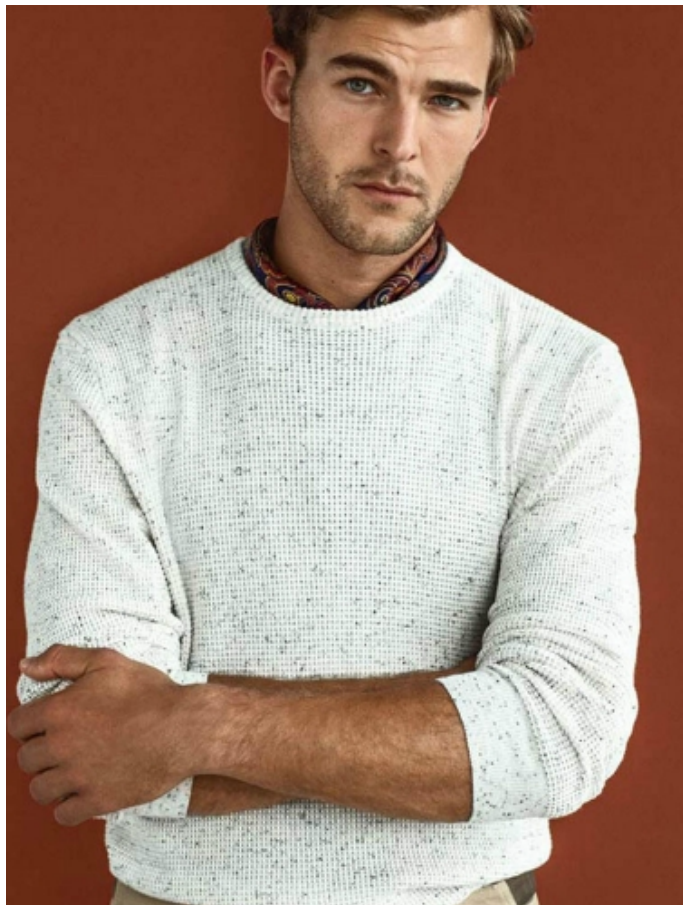

PATRICK KAFKA

HEIGHT: 6' 1" / 186 CM   CHEST: 37" / 95 CM   WAIST: 32" / 82 CM   SHOES: 12 US / 45 EU   HAIR: DARK BLOND / RUBIO OSCURO   EYES: GREEN / VERDES